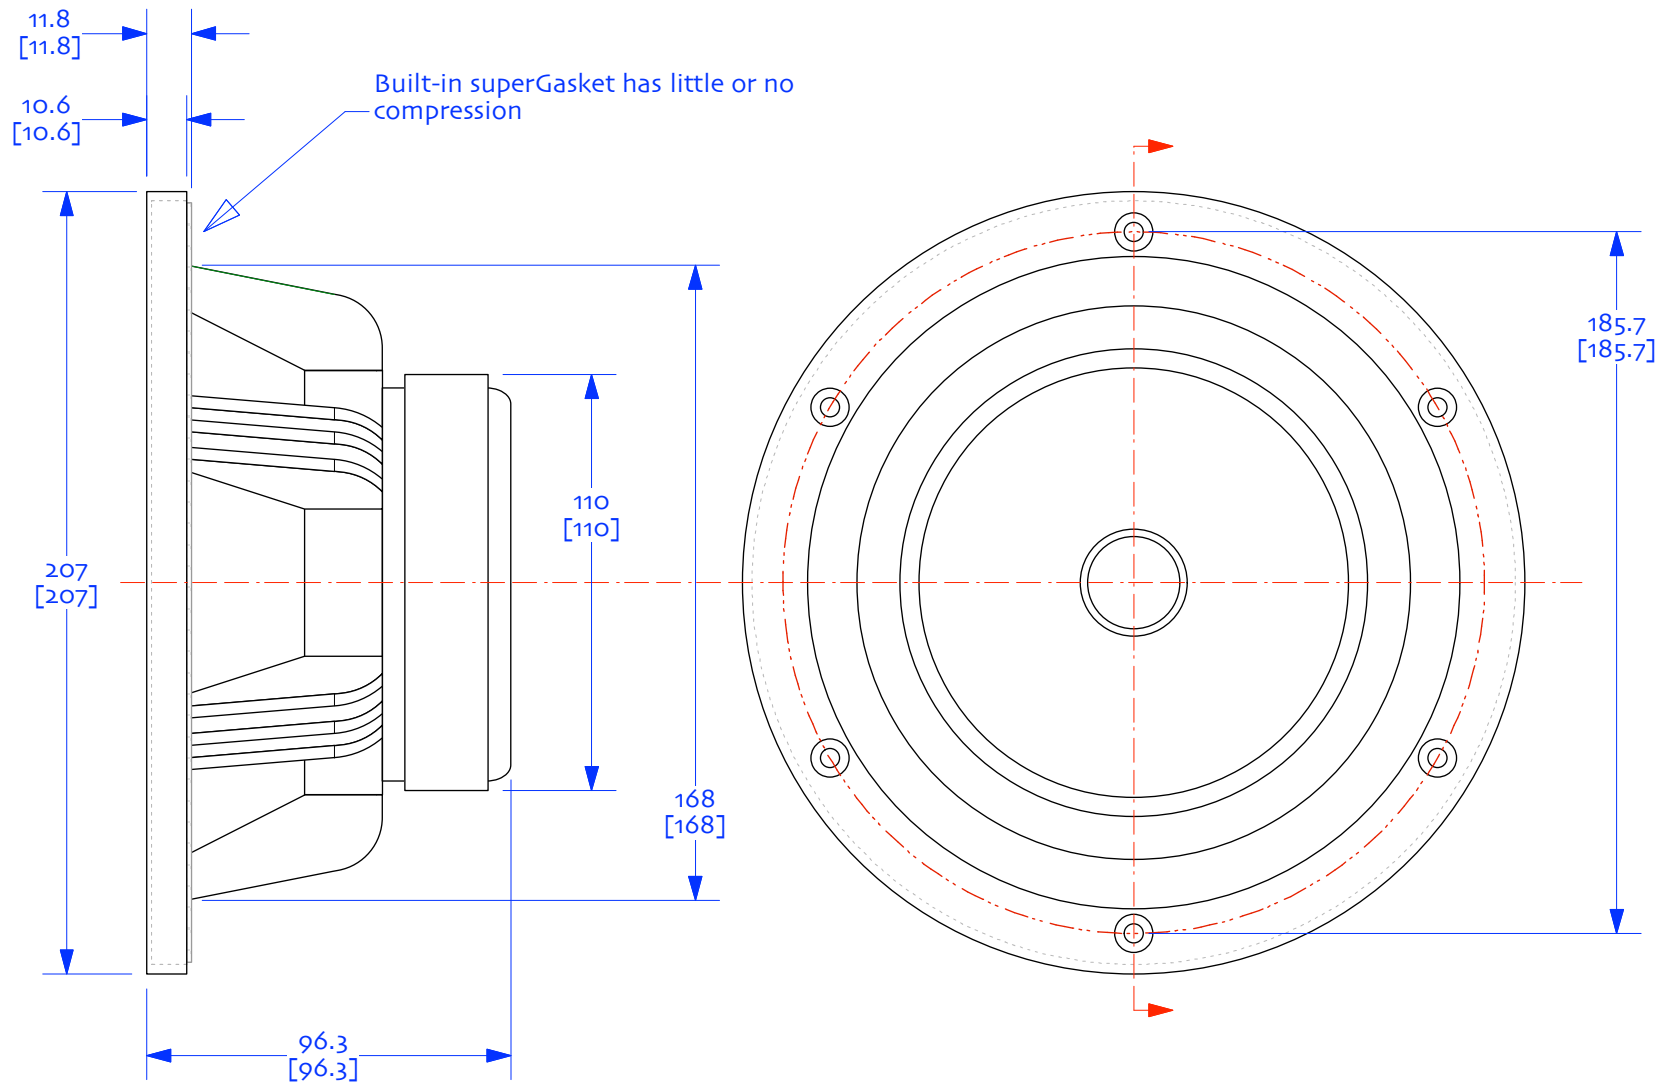

Alpair 12.2p Small Reflex

designed by S Lindgren drawn by did
 19-october-2012
 ©2012 Markaudio All rights reserved
 NOT for commercial use without prior
 written approval from Markimage Limited

Notes:

- 0/ drawing uses 18mm material. Quality multi-ply recommended.
- 1/ all internal faces lined with damping material, UltraTouch, fiberglass, BAF. Avoid egg crate foam.
- 2/ bracing suggested but not shown

Alpair 12.2p
with bezel cover
driver dimensions
drawn by dld | 19-october-2012