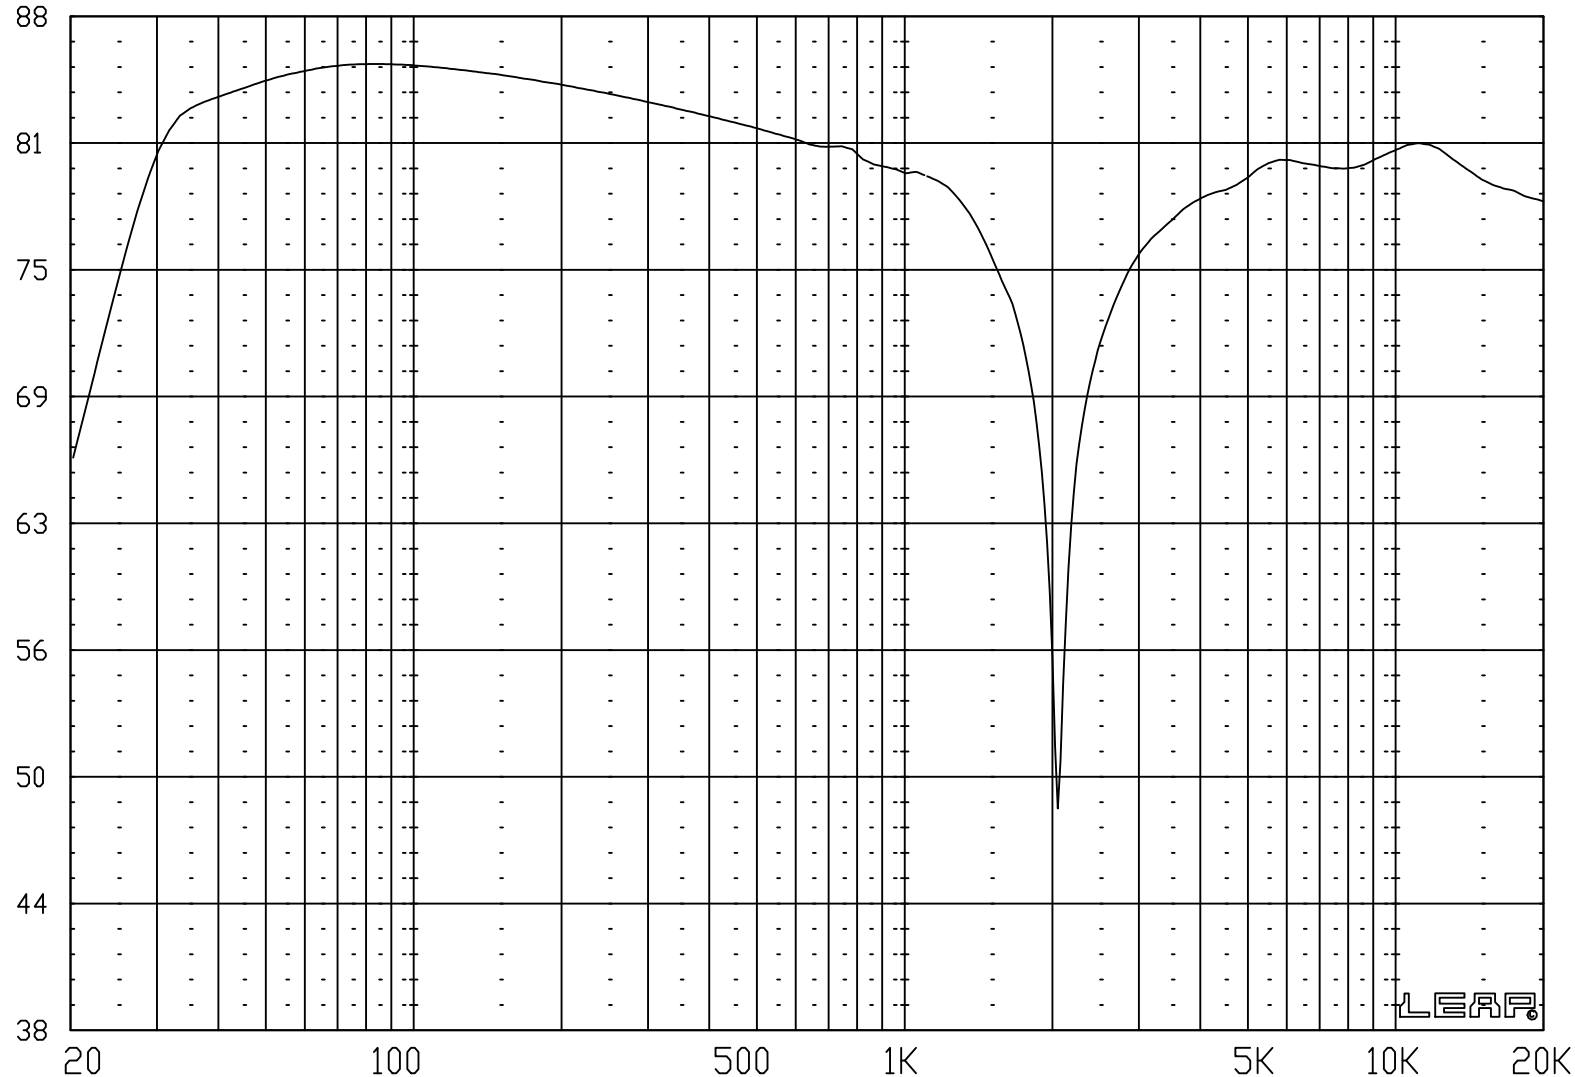

— DGL Entry:20, Name:W15CH-001 TZD SPLD VENTED

— DGL Entry: 1, Name:T29B-001 TZD SPLD

— DGL Entry:20, Name:W15CH-001 TZD SPLD VENTED

— DGL Entry: 1, Name:T29B-001 TZD SPLD

— DGL Entry:20, Name:W15CH-001 TZD SPLD VENTED
— DGL Entry: 1, Name:T29B-001 TZD SPLD

W+ / T-

Graph 11 > System Acoustic On Axis Response:SPL,Phase

— DGL Entry:20, Name:W15CH-001 TZD SPLD VENTED

— DGL Entry: 1, Name:T29B-001 TZD SPLD

CUSTOMER:

T29B-001

W15CH-001

TOM ROBERTS