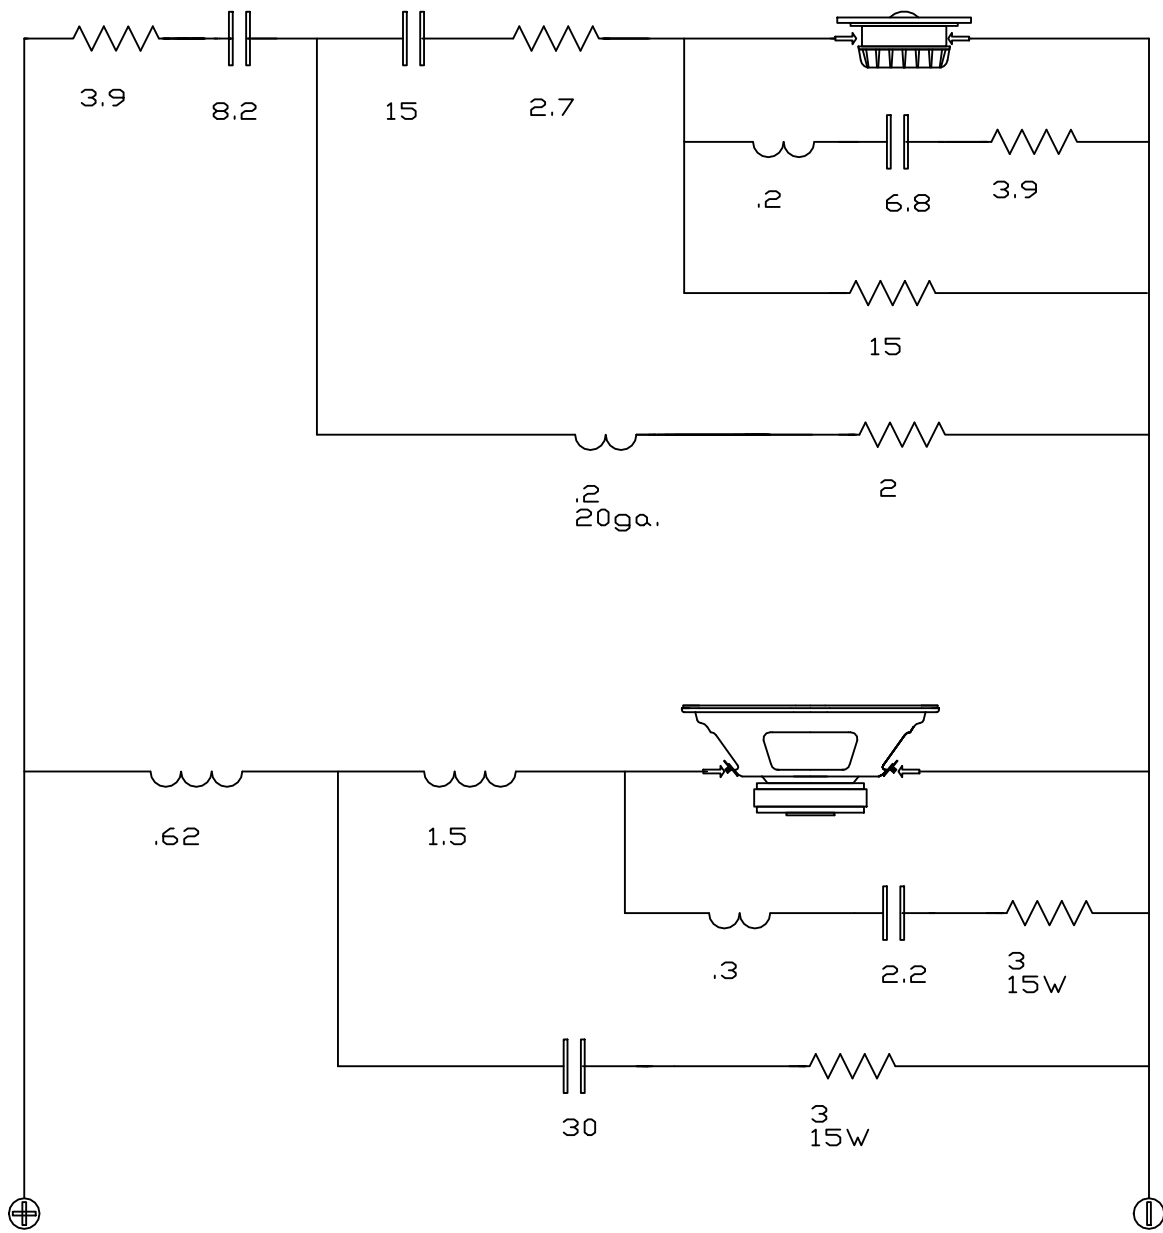

W+ / T-

Graph 11 > System Acoustic On Axis Response:SPL,Phase

— DGL Entry:20, Name:W15CH-001 TZD SPLD VENTED

— DGL Entry: 1, Name:T29B-001 TZD SPLD

CUSTOMER:

T29B-001

W15CH-001

TOM ROBERTS