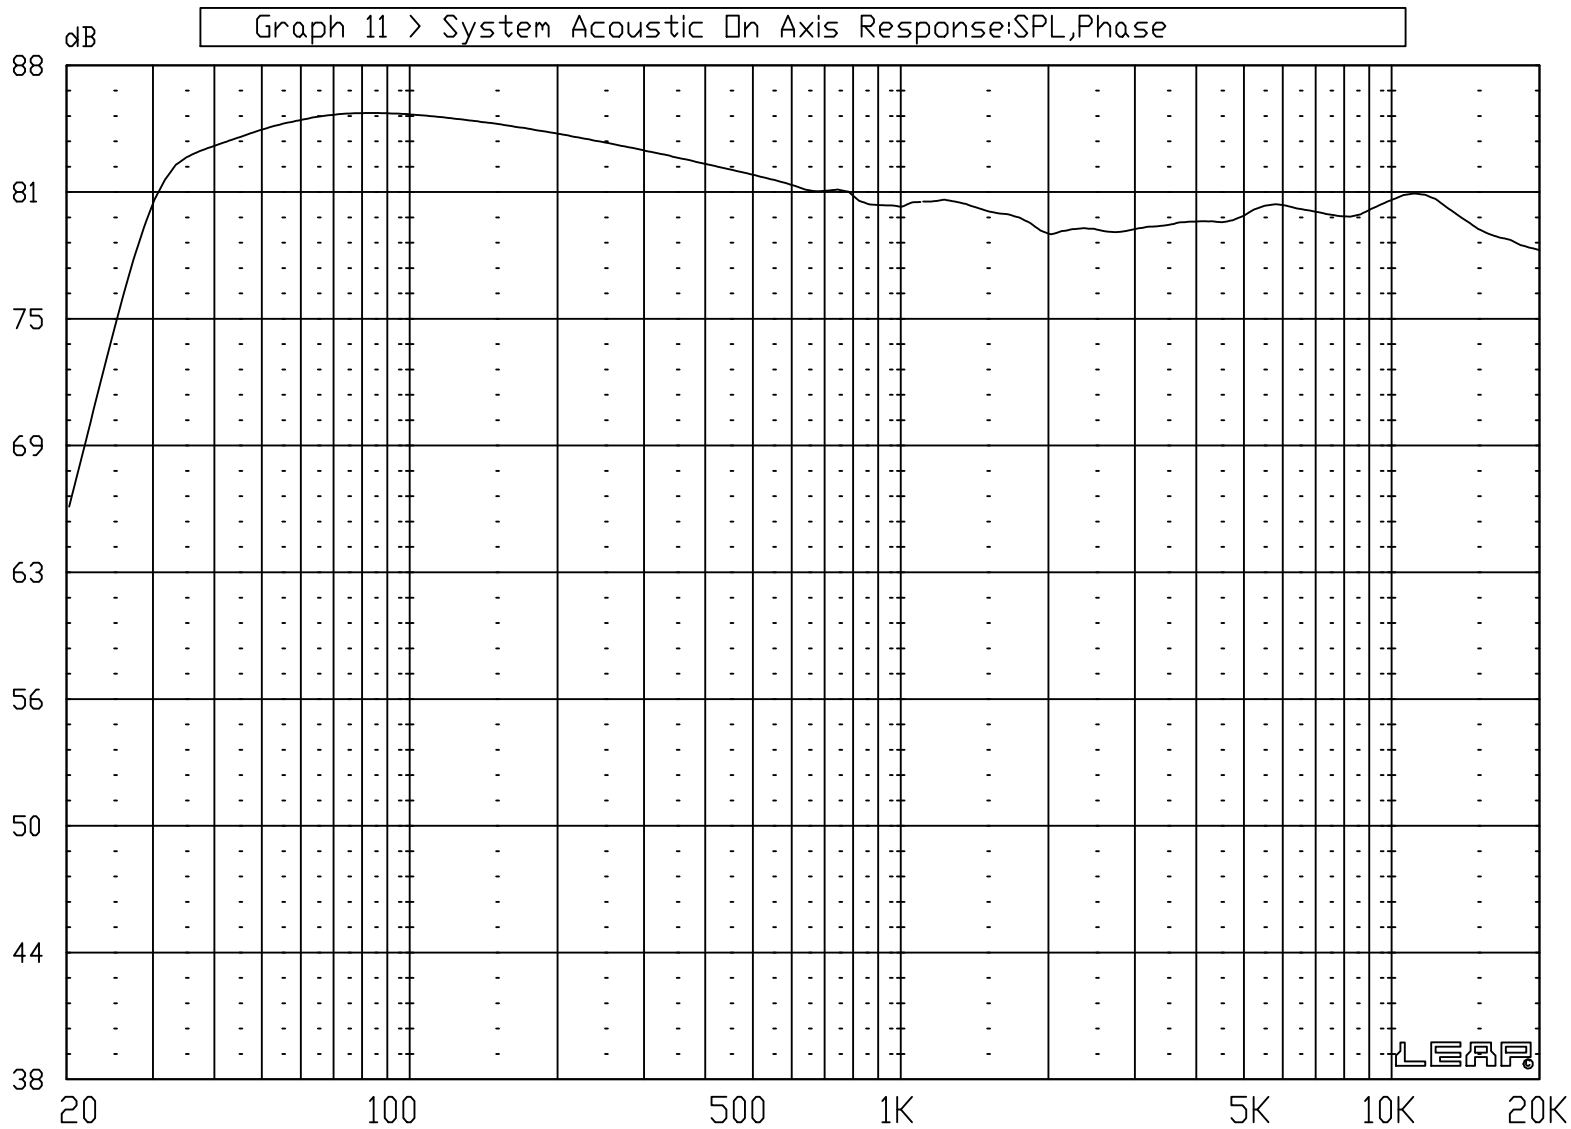

— DGL Entry:20, Name:W15CH-001 TZD SPLD VENTED

— DGL Entry: 1, Name:T29B-001 TZD SPLD

— DGL Entry:20, Name:W15CH-001 TZD SPLD VENTED

— DGL Entry: 1, Name:T29B-001 TZD SPLD

— DGL Entry:20, Name:W15CH-001 TZD SPLD VENTED
— DGL Entry: 1, Name:T29B-001 TZD SPLD

W+ / T-

Graph 11 > System Acoustic On Axis Response:SPL,Phase

— DGL Entry:20, Name:W15CH-001 TZD SPLD VENTED

— DGL Entry: 1, Name:T29B-001 TZD SPLD

CUSTOMER:

T29B-001

W15CH-001

TOM ROBERTS