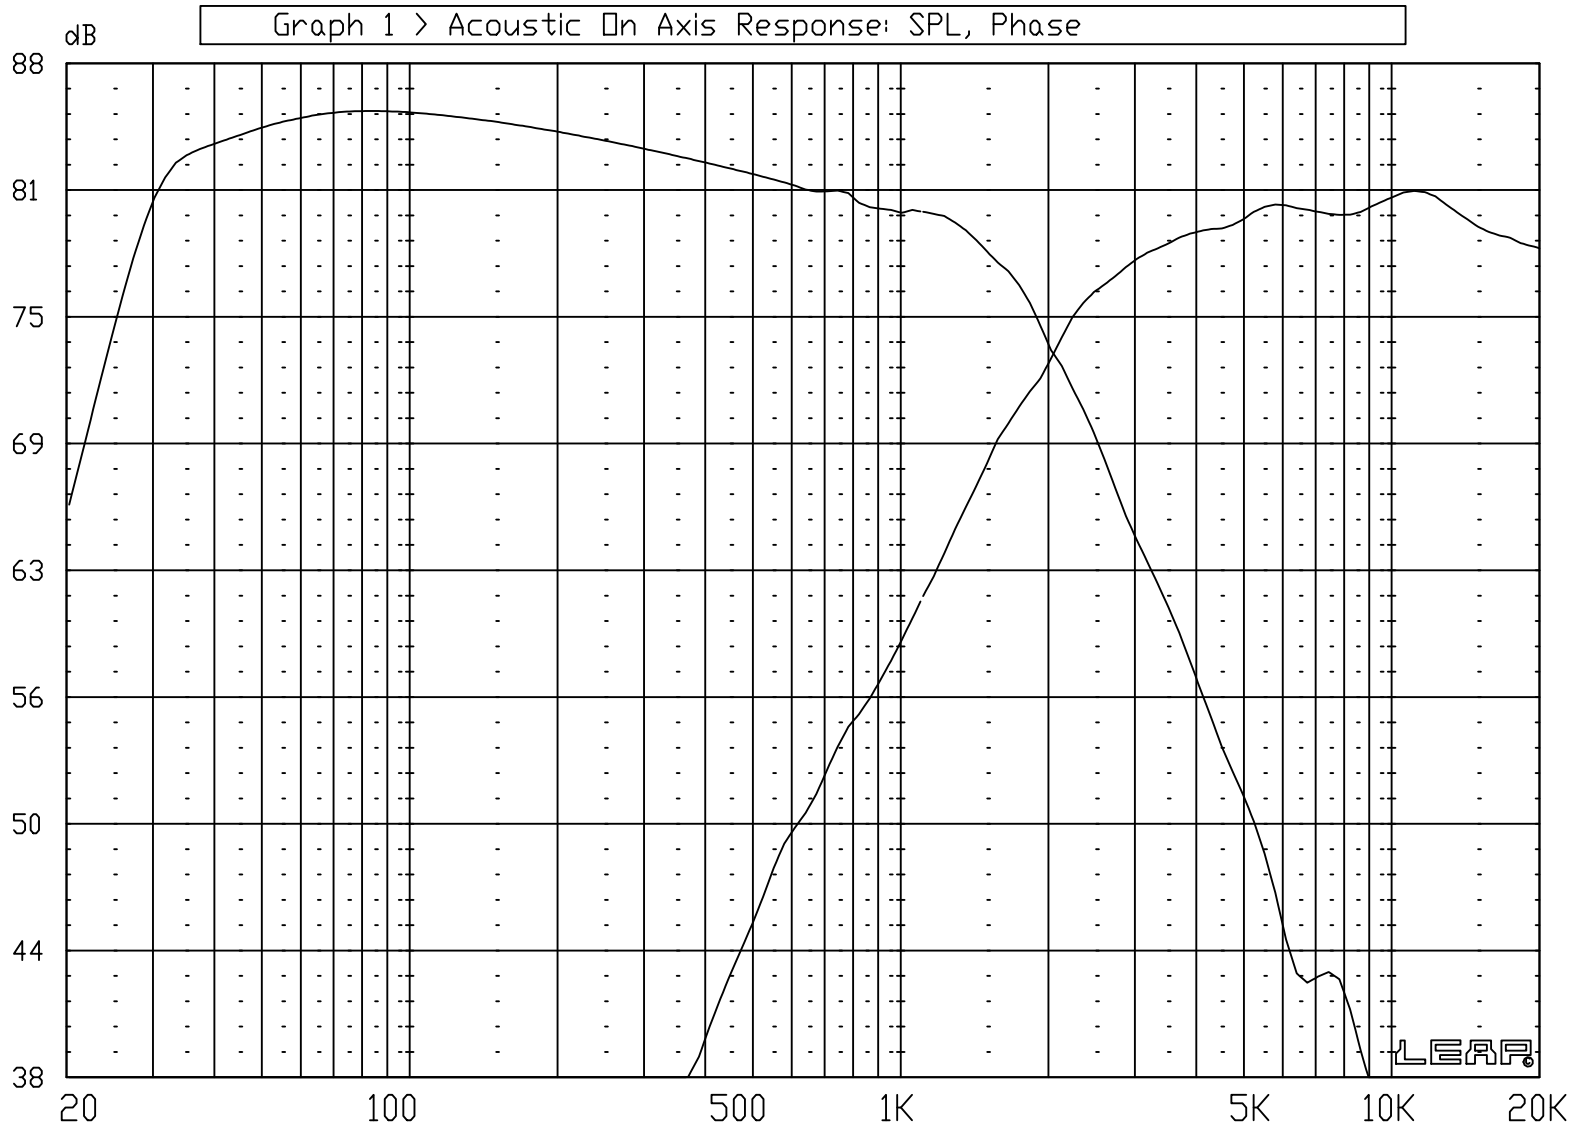

— DGL Entry:20, Name:W15CH-001 TZD SPLD VENTED

— DGL Entry: 1, Name:T29B-001 TZD SPLD

— DGL Entry:20, Name:W15CH-001 TZD SPLD VENTED

— DGL Entry: 1, Name:T29B-001 TZD SPLD

— DGL Entry:20, Name:W15CH-001 TZD SPLD VENTED
— DGL Entry: 1, Name:T29B-001 TZD SPLD

W+ / T-

Graph 11 > System Acoustic On Axis Response:SPL,Phase

— DGL Entry:20, Name:W15CH-001 TZD SPLD VENTED

— DGL Entry: 1, Name:T29B-001 TZD SPLD

CUSTOMER:

T29B-001

W15CH-001

TOM ROBERTS