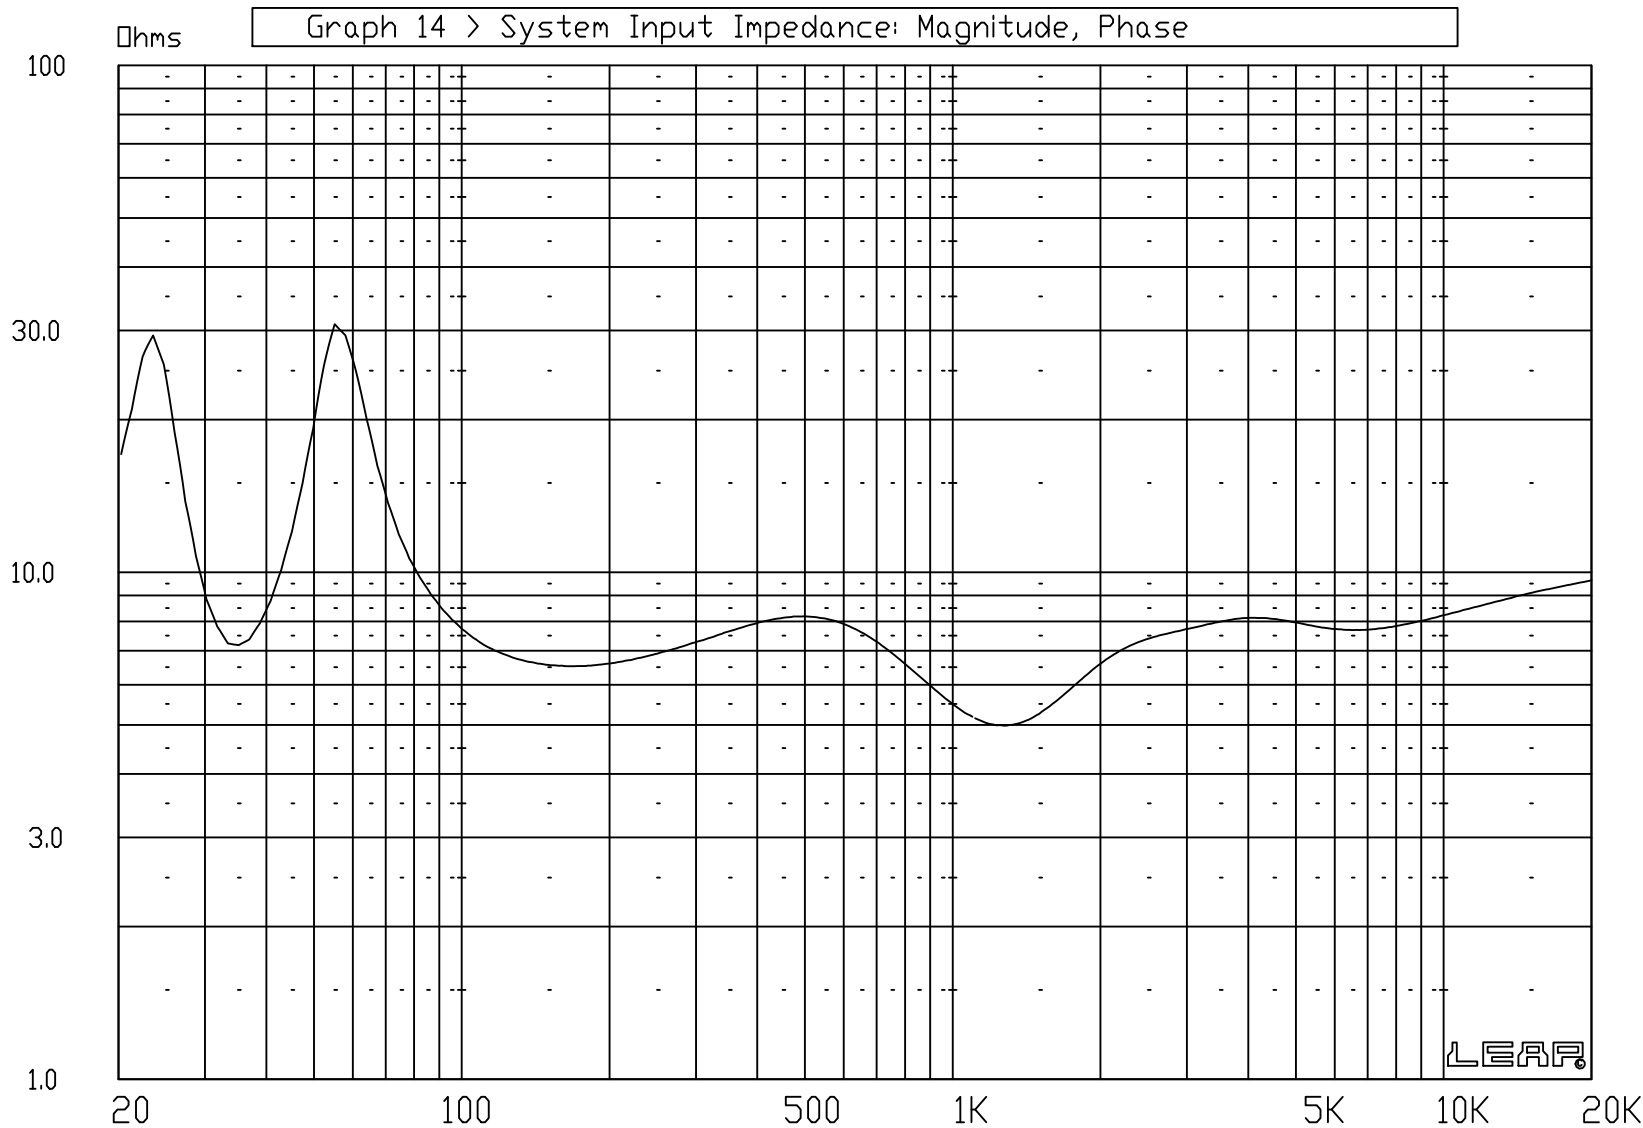

— DGL Entry:20, Name:W15CH-001 TZD SPLD VENTED

— DGL Entry: 1, Name:T29B-001 TZD SPLD

— DGL Entry:20, Name:W15CH-001 TZD SPLD VENTED

— DGL Entry: 1, Name:T29B-001 TZD SPLD

— DGL Entry:20, Name:W15CH-001 TZD SPLD VENTED
— DGL Entry: 1, Name:T29B-001 TZD SPLD

W+ / T-

Graph 11 > System Acoustic On Axis Response:SPL,Phase

— DGL Entry:20, Name:W15CH-001 TZD SPLD VENTED

— DGL Entry: 1, Name:T29B-001 TZD SPLD

CUSTOMER:

T29B-001

W15CH-001

TOM ROBERTS