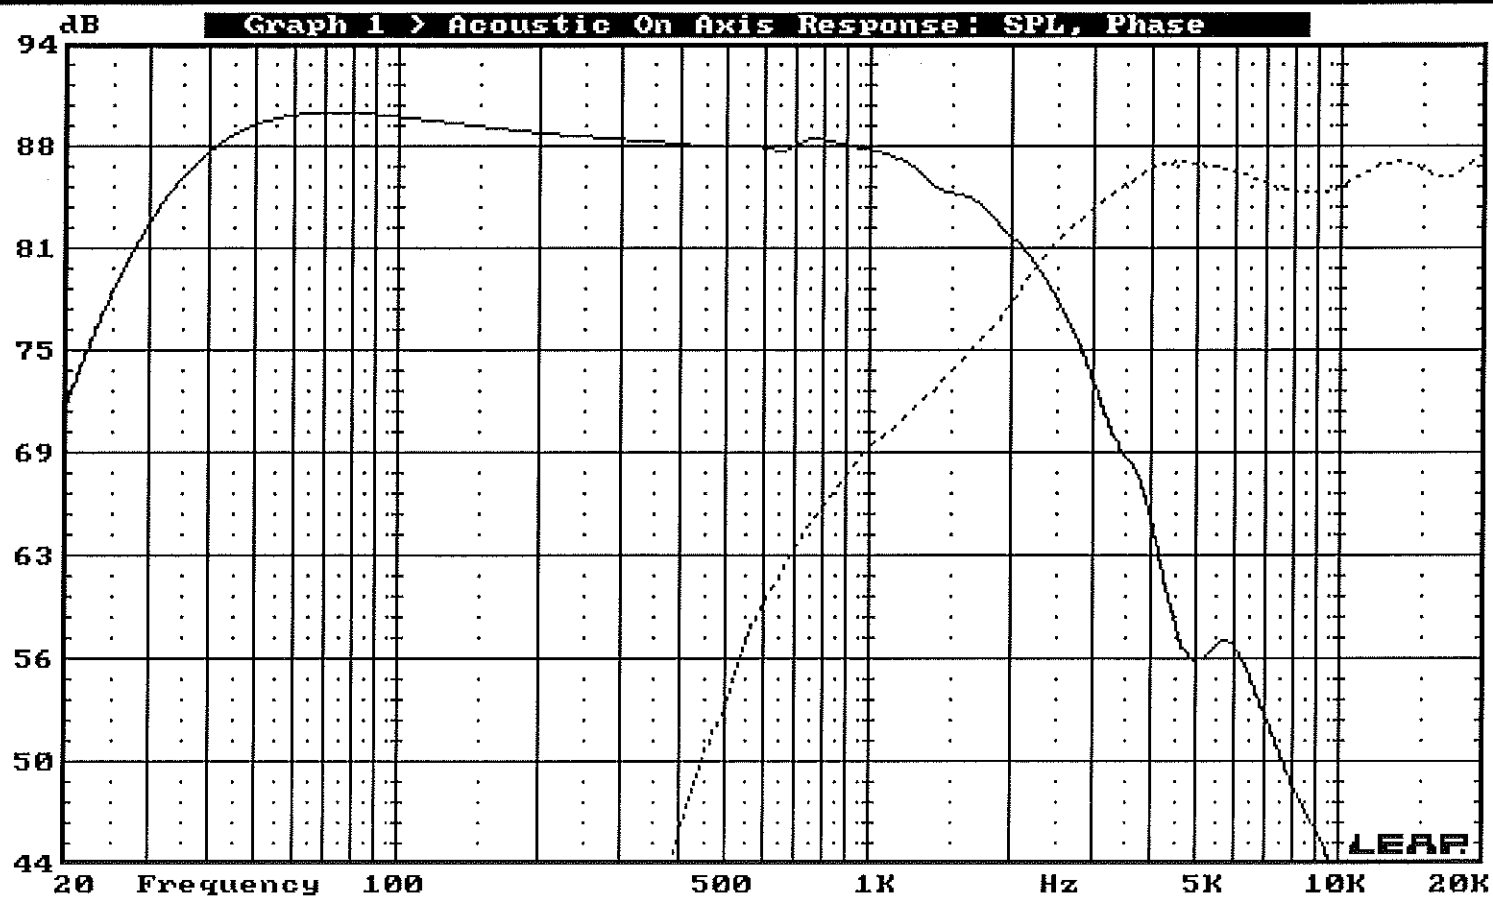

LEAP®

Loudspeaker Enclosure Analysis Program
Ver 4.60, (C)1994 LinearX Systems Inc

Aug 10, 2009
Mon 1:18AM

DGL Library:
SB_ACUTC.DGL

— DGL Entry:16, Name:SB17RNXC-35 TZD SPLD

..... DGL Entry: 3, Name:SB29RDC-C000-4 UZD SPLD