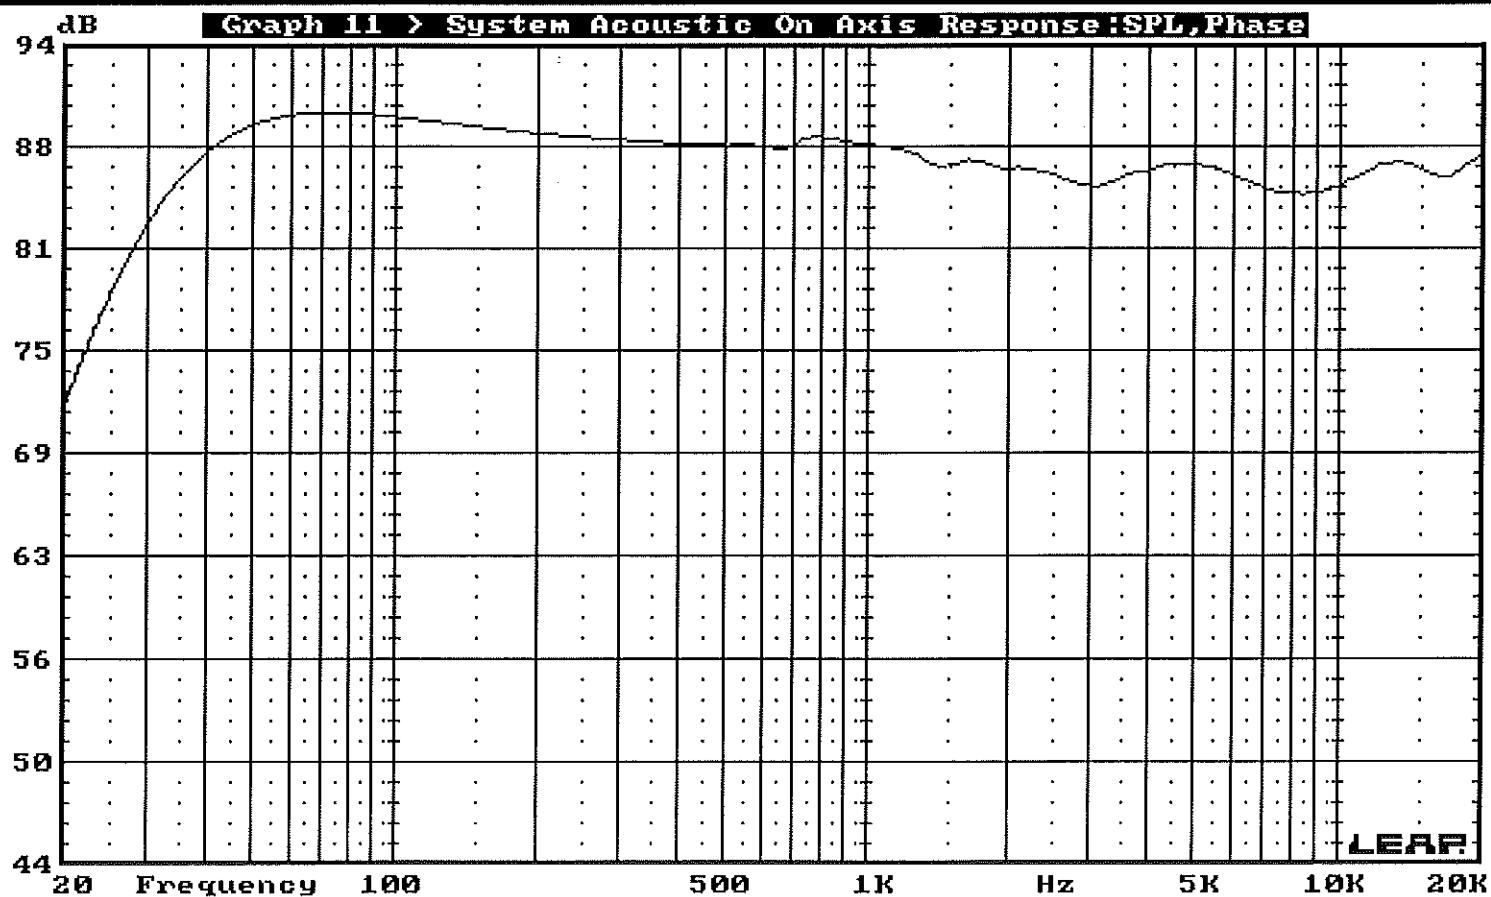

SB17RNXC-35
 .75FT3
 2" dia.
 6" long

SB29RDC-C000-4

LEAP[®]Loudspeaker Enclosure Analysis Program
Ver 4.60, (C)1994 LinearX Systems IncAug 10, 2009
Mon 1:18AMDGL Library:
SB_ACUTC.DGL

— DGL Entry:16, Name:SB17RNXC-35 TZD SPLD

..... DGL Entry: 3, Name:SB29RDC-C000-4 UZD SPLD

LEAP[®]Loudspeaker Enclosure Analysis Program
Ver 4.60, (C)1994 LinearX Systems IncAug 10, 2009
Mon 1:18AMDGL Library:
SB_ACUTC.DGL

— DGL Entry:16, Name:SB17RNXC-35 TZD SPLD