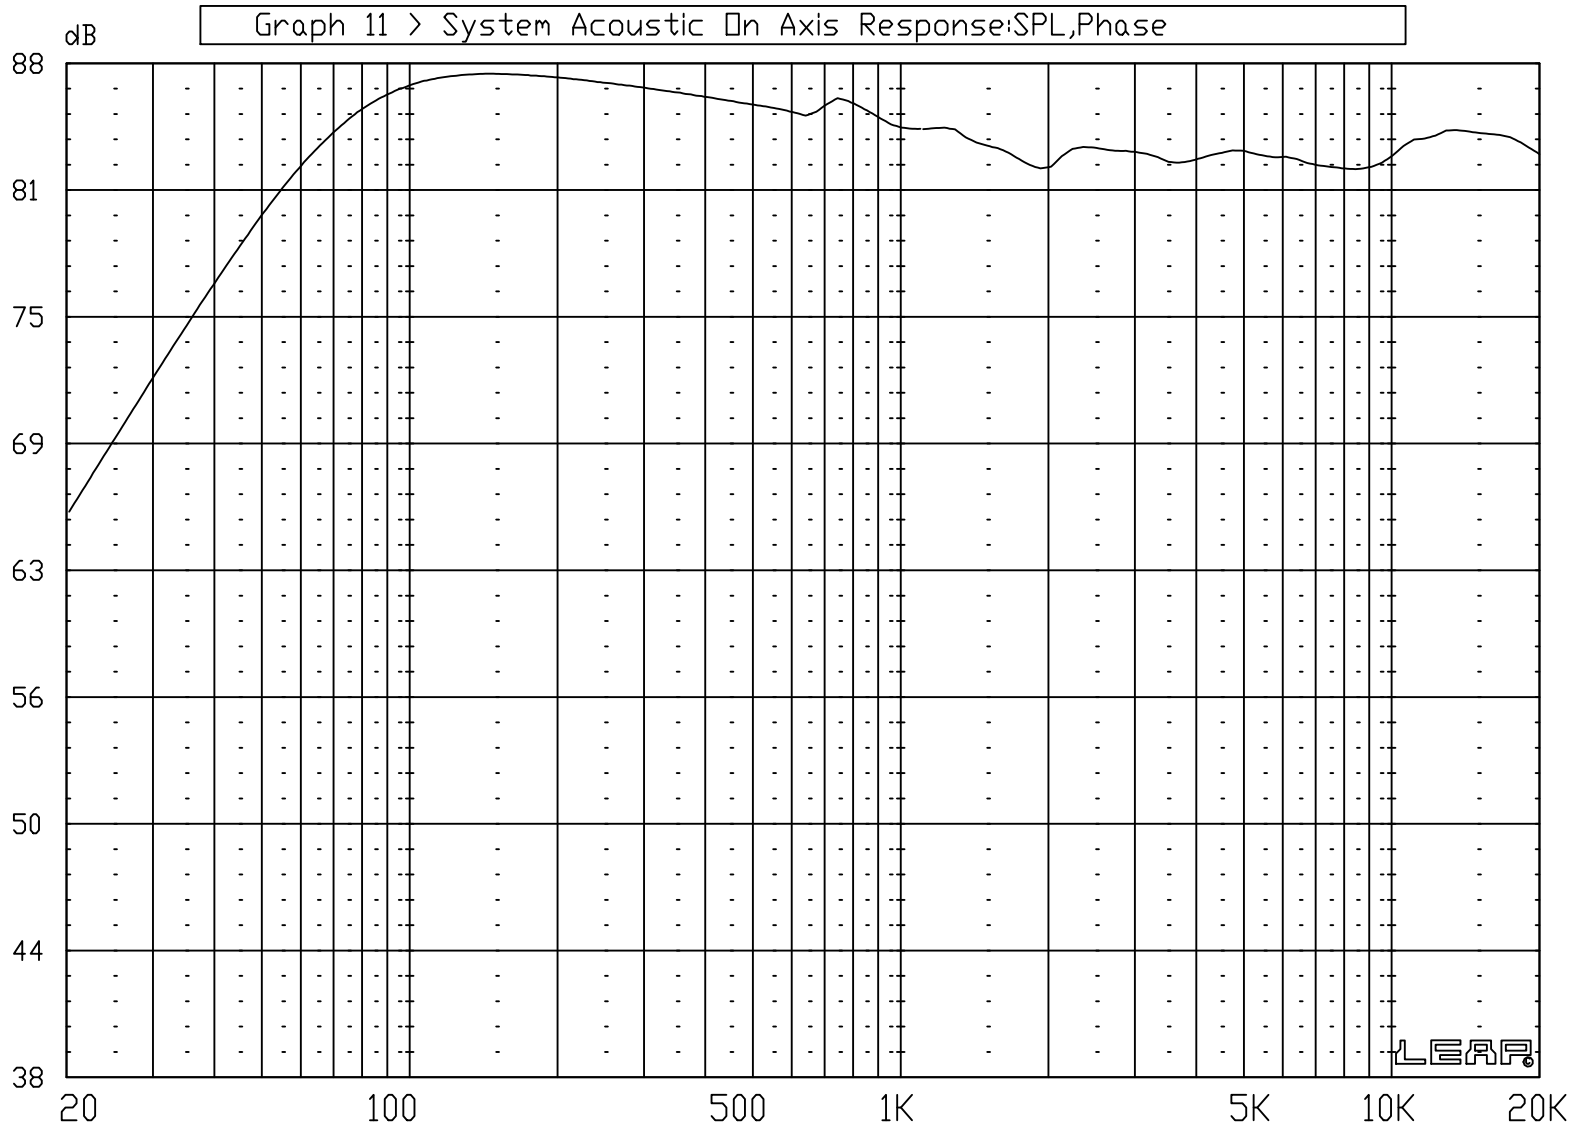

— DGL Entry: 8, Name: SB15NRXC30/8-UC TZD SPLD

— DGL Entry: 5, Name: D2608/9130 VZD SPLD

— DGL Entry: 8, Name:SB15NRXC30/8-UC TZD SPLD

— DGL Entry: 5, Name:D2608/9130 VZD SPLD

— DGL Entry: 8, Name:SB15NRXC30/8-UC TZD SPLD

— DGL Entry: 5, Name:D2608/9130 VZD SPLD

W+ / T-

— DGL Entry: 8, Name: SB15NRXC30/8-UC TZD SPLD

— DGL Entry: 5, Name: D2608/9130 VZD SPLD

CUSTOMER:

SB15NRXC30/8-UC  
SEALED

D26008/9130

TOM ROBERTS