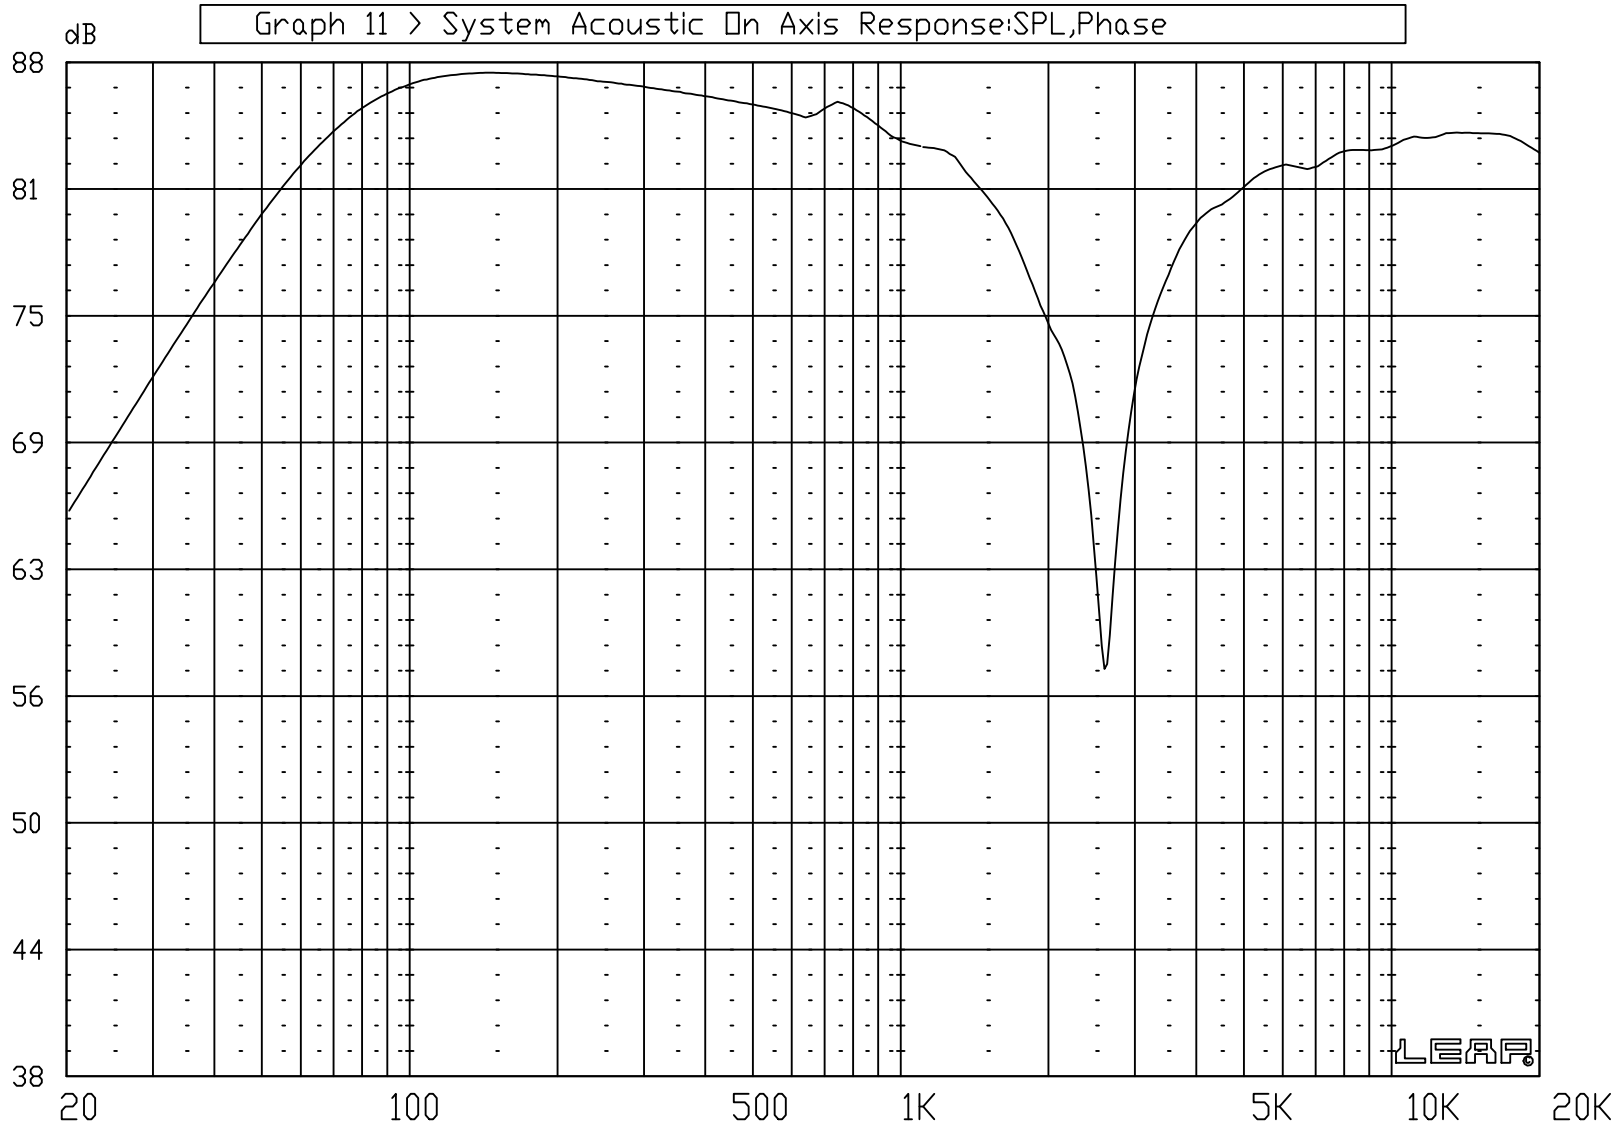

— DGL Entry: 8, Name: SB15NRXC30/8-UC TZD SPLD

— DGL Entry: 5, Name: D2608/9130 VZD SPLD

— DGL Entry: 8, Name:SB15NRXC30/8-UC TZD SPLD

— DGL Entry: 5, Name:D2608/9130 VZD SPLD

— DGL Entry: 8, Name:SB15NRXC30/8-UC TZD SPLD

— DGL Entry: 5, Name:D2608/9130 VZD SPLD

W+ / T-

— DGL Entry: 8, Name: SB15NRXC30/8-UC TZD SPLD

— DGL Entry: 5, Name: D2608/9130 VZD SPLD

CUSTOMER:

SB15NRXC30/8-UC  
SEALED

D26008/9130

TOM ROBERTS