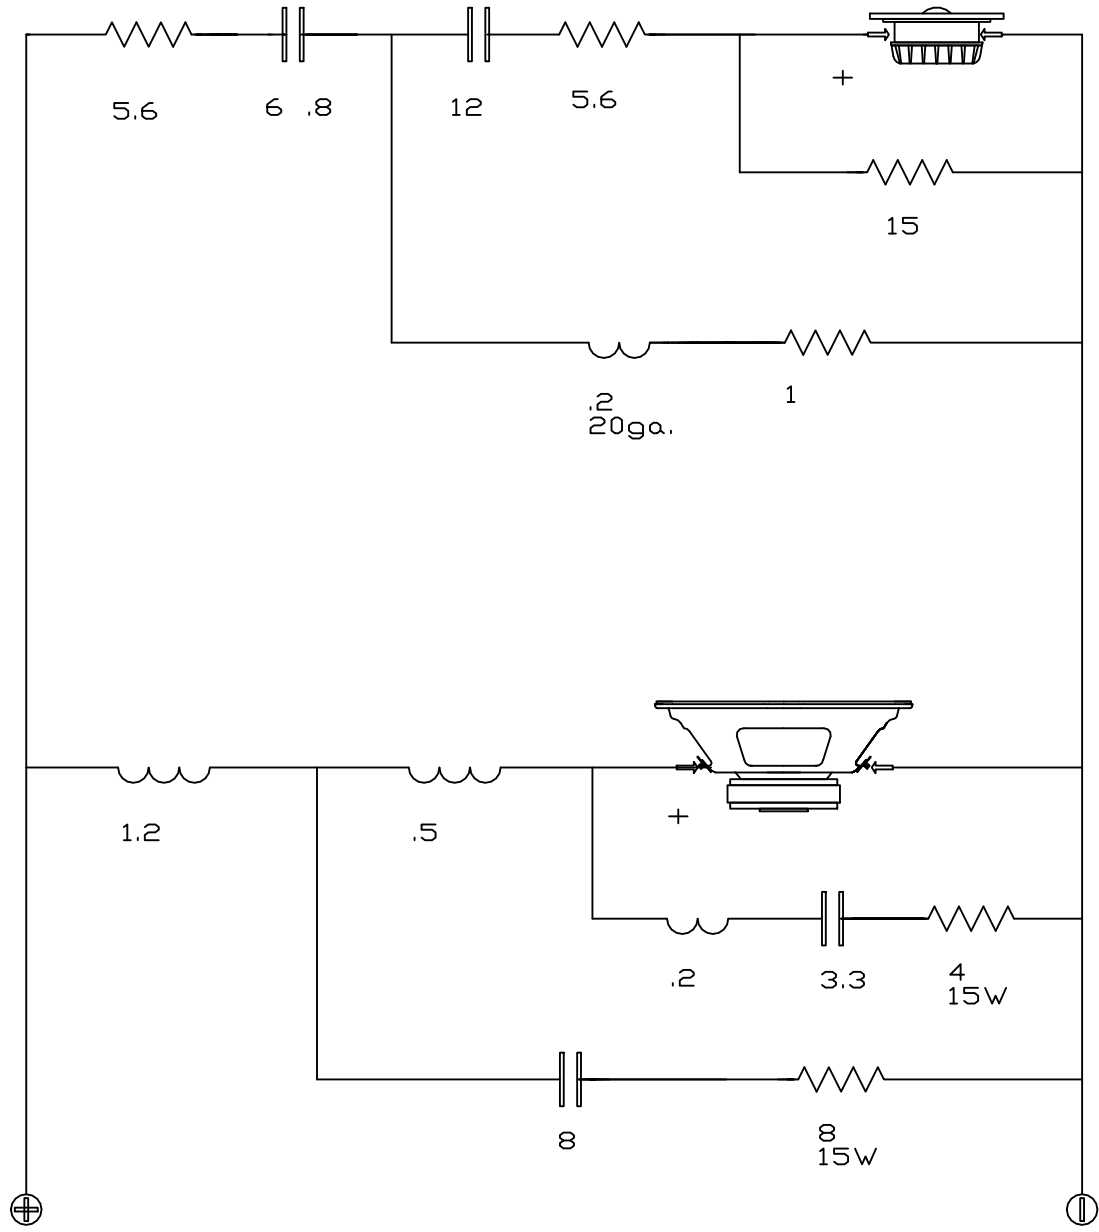

— DGL Entry: 8, Name: SB15NRXC30/8-UC TZD SPLD

— DGL Entry: 5, Name: D2608/9130 VZD SPLD

— DGL Entry: 8, Name:SB15NRXC30/8-UC TZD SPLD

— DGL Entry: 5, Name:D2608/9130 VZD SPLD

— DGL Entry: 8, Name:SB15NRXC30/8-UC TZD SPLD

— DGL Entry: 5, Name:D2608/9130 VZD SPLD

W+ / T-

— DGL Entry: 8, Name: SB15NRXC30/8-UC TZD SPLD

— DGL Entry: 5, Name: D2608/9130 VZD SPLD

CUSTOMER:

SB15NRXC30/8-UC  
SEALED

D26008/9130

TOM ROBERTS