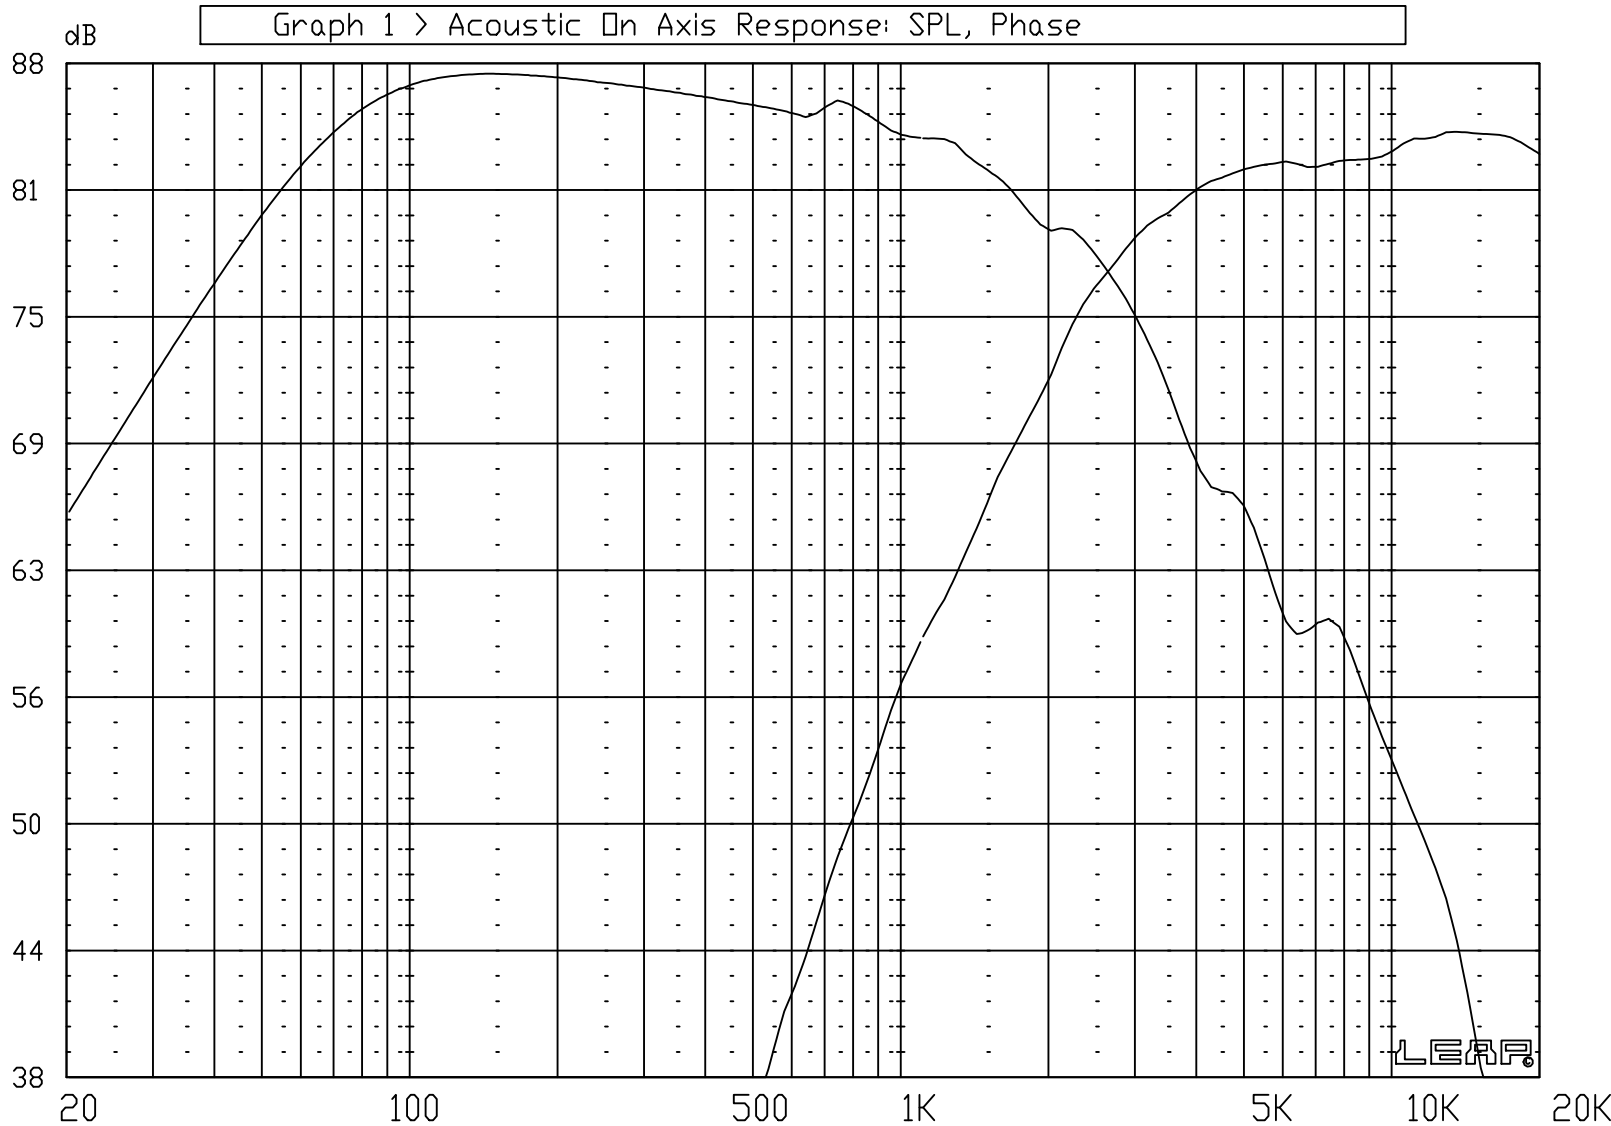

— DGL Entry: 8, Name: SB15NRXC30/8-UC TZD SPLD

— DGL Entry: 5, Name: D2608/9130 VZD SPLD

— DGL Entry: 8, Name:SB15NRXC30/8-UC TZD SPLD

— DGL Entry: 5, Name:D2608/9130 VZD SPLD

— DGL Entry: 8, Name:SB15NRXC30/8-UC TZD SPLD

— DGL Entry: 5, Name:D2608/9130 VZD SPLD

W+ / T-

— DGL Entry: 8, Name: SB15NRXC30/8-UC TZD SPLD

— DGL Entry: 5, Name: D2608/9130 VZD SPLD

CUSTOMER:

SB15NRXC30/8-UC  
SEALED

D26008/9130

TOM ROBERTS