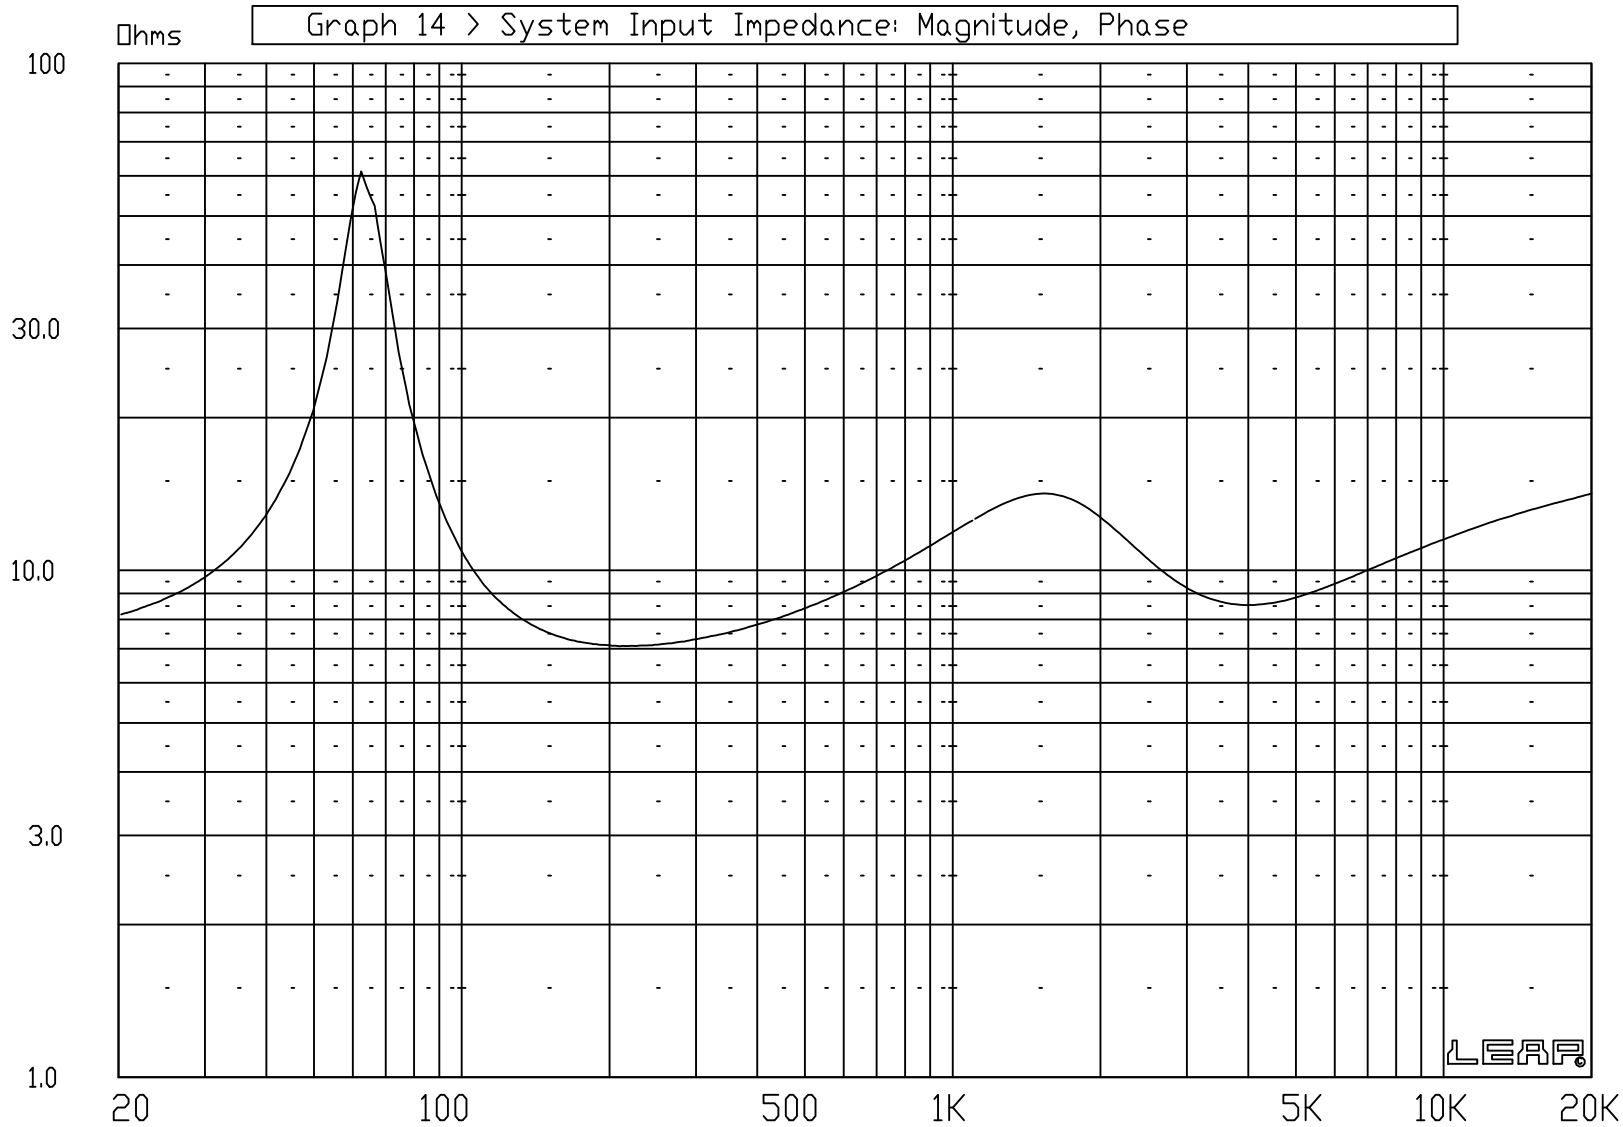

— DGL Entry: 8, Name: SB15NRXC30/8-UC TZD SPLD

— DGL Entry: 5, Name: D2608/9130 VZD SPLD

— DGL Entry: 8, Name:SB15NRXC30/8-UC TZD SPLD

— DGL Entry: 5, Name:D2608/9130 VZD SPLD

— DGL Entry: 8, Name:SB15NRXC30/8-UC TZD SPLD

— DGL Entry: 5, Name:D2608/9130 VZD SPLD

W+ / T-

— DGL Entry: 8, Name: SB15NRXC30/8-UC TZD SPLD

— DGL Entry: 5, Name: D2608/9130 VZD SPLD

CUSTOMER:

SB15NRXC30/8-UC  
SEALED

D26008/9130

TOM ROBERTS