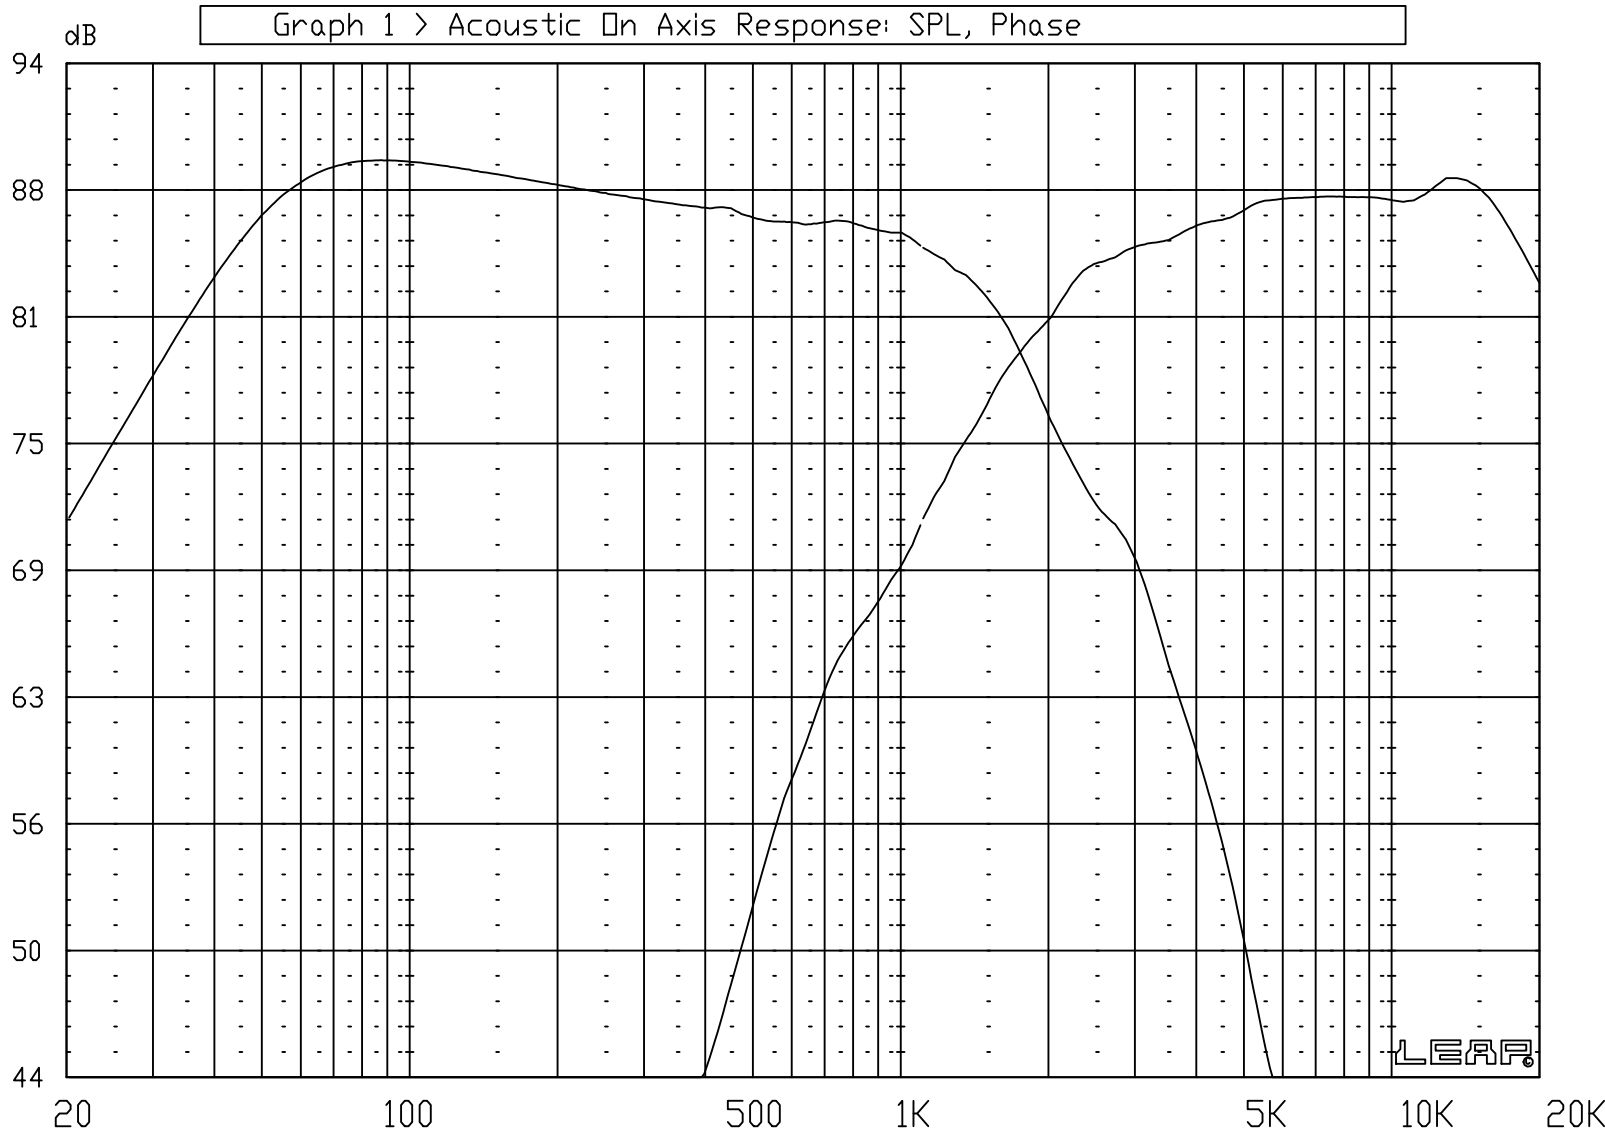

— DGL Entry:13, Name:H1288 TZD SPLD

— DGL Entry: 5, Name:MDT-30S VZD SPLD

— DGL Entry:13, Name:H1288 TZD SPLD

— DGL Entry: 5, Name:MDT-30S VZD SPLD

— DGL Entry:13, Name:H1288 TZD SPLD

— DGL Entry: 5, Name:MDT-30S VZD SPLD

W + / T -

— DGL Entry:13, Name:H1288 TZD SPLD

— DGL Entry: 5, Name:MDT-30S VZD SPLD

CUSTOMER:

MDT-30S

H1288
2.0FT3
3" dia.
6" long

TOM ROBERTS

6/14/16