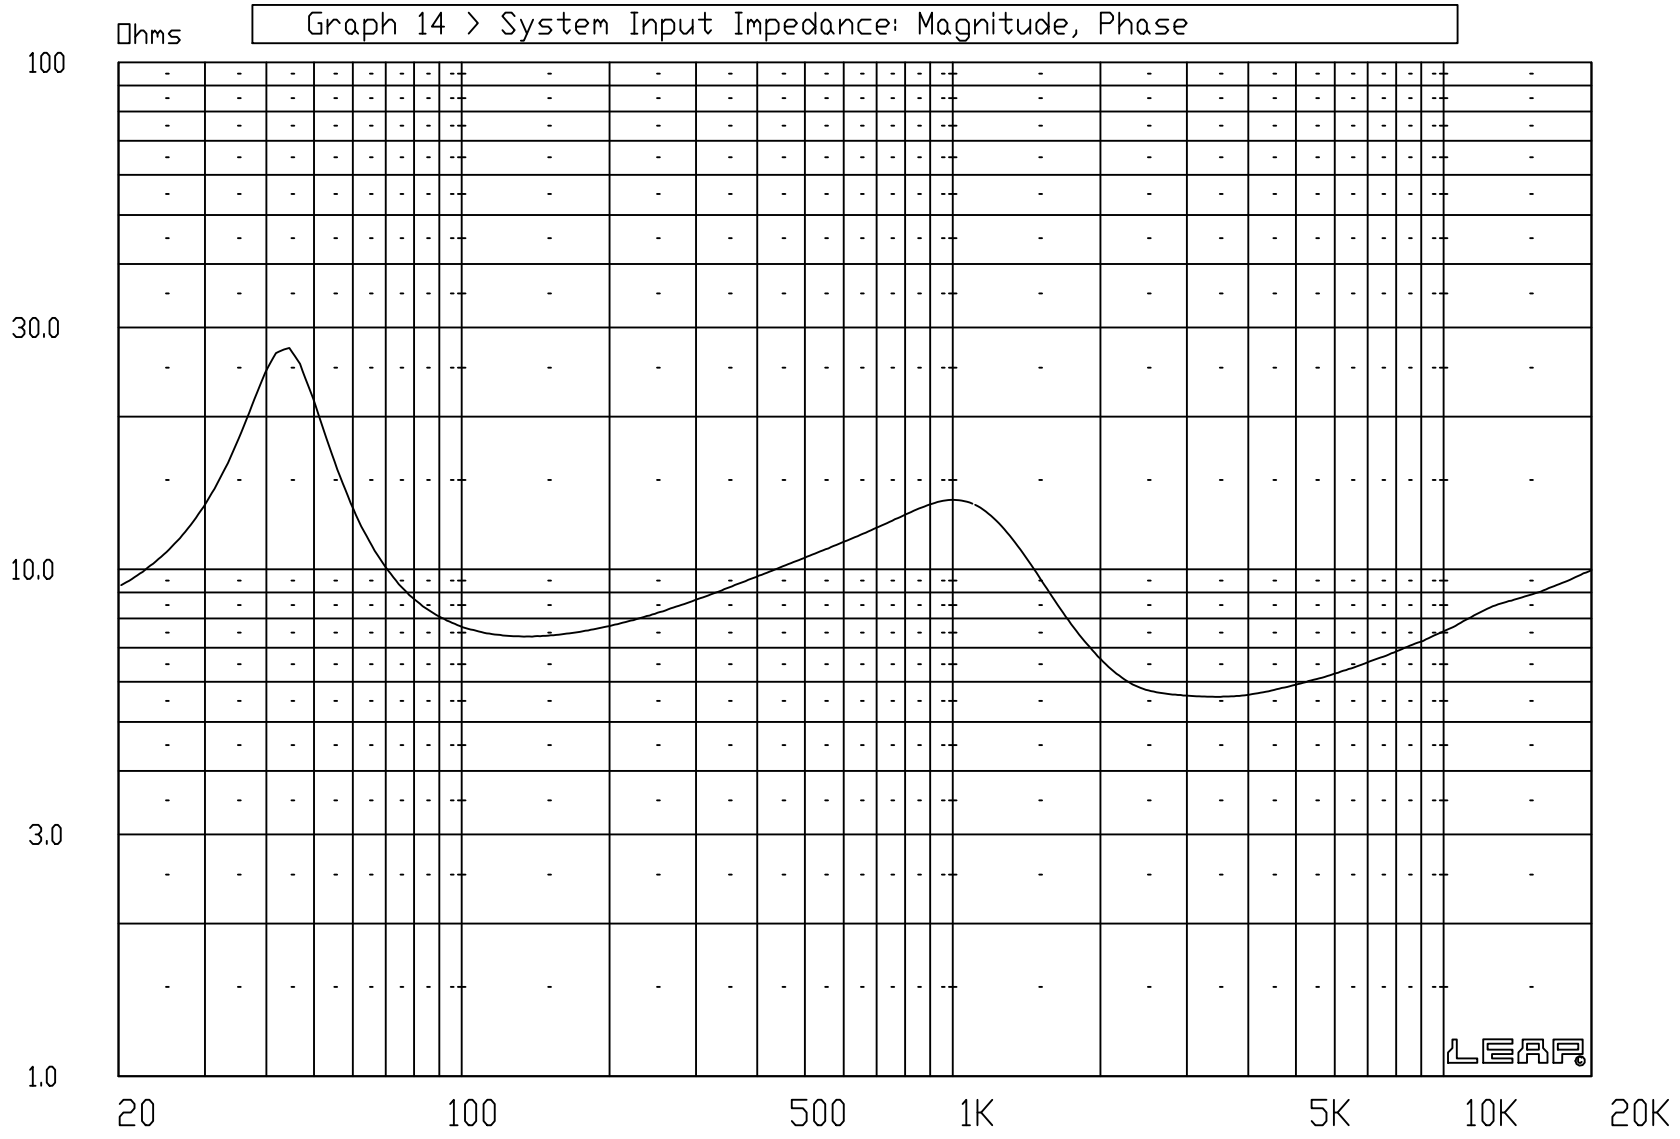

— DGL Entry:13, Name:H1288 TZD SPLD

— DGL Entry: 5, Name:MDT-30S VZD SPLD

— DGL Entry:13, Name:H1288 TZD SPLD

— DGL Entry: 5, Name:MDT-30S VZD SPLD

— DGL Entry:13, Name:H1288 TZD SPLD

— DGL Entry: 5, Name:MDT-30S VZD SPLD

W + / T -

— DGL Entry:13, Name:H1288 TZD SPLD

— DGL Entry: 5, Name:MDT-30S VZD SPLD

CUSTOMER:

MDT-30S

H1288
2.0FT3
3" dia.
6" long

TOM ROBERTS

6/14/16