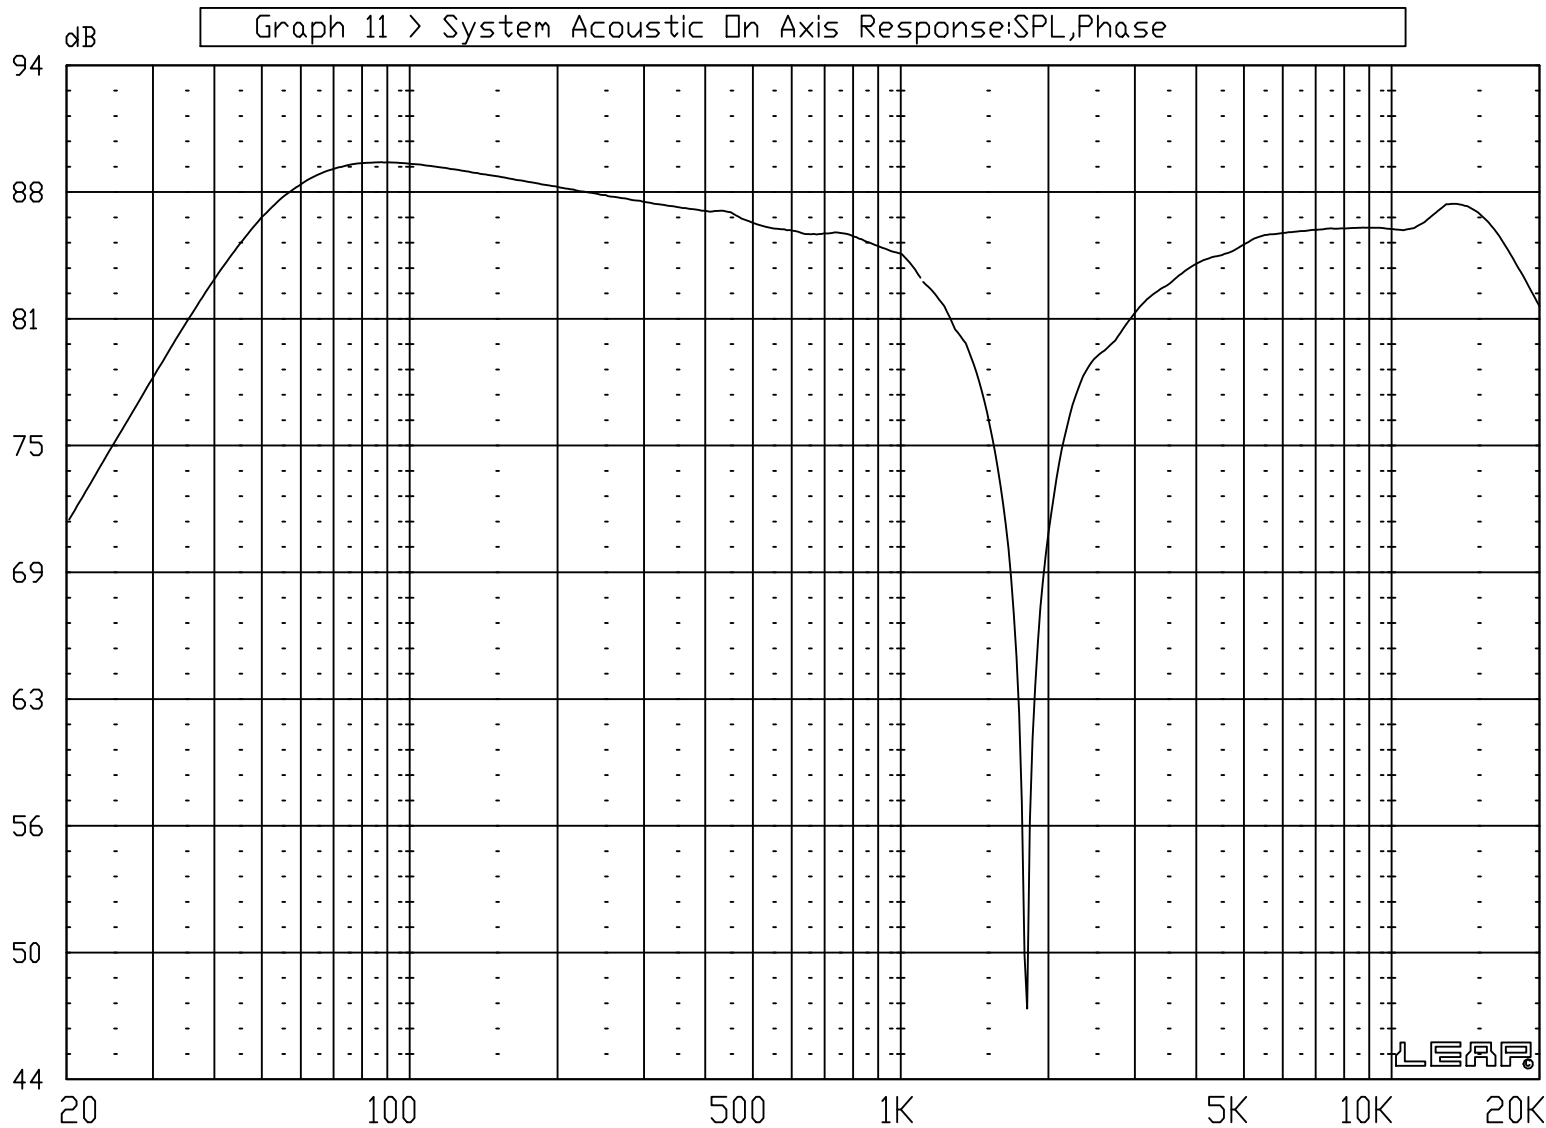

— DGL Entry:13, Name:H1288 TZD SPLD

— DGL Entry: 5, Name:MDT-30S VZD SPLD

— DGL Entry:13, Name:H1288 TZD SPLD

— DGL Entry: 5, Name:MDT-30S VZD SPLD

— DGL Entry:13, Name:H1288 TZD SPLD

— DGL Entry: 5, Name:MDT-30S VZD SPLD

W + / T -

— DGL Entry:13, Name:H1288 TZD SPLD

— DGL Entry: 5, Name:MDT-30S VZD SPLD

CUSTOMER:

MDT-30S

H1288
2.0FT3
3" dia.
6" long

TOM ROBERTS

6/14/16