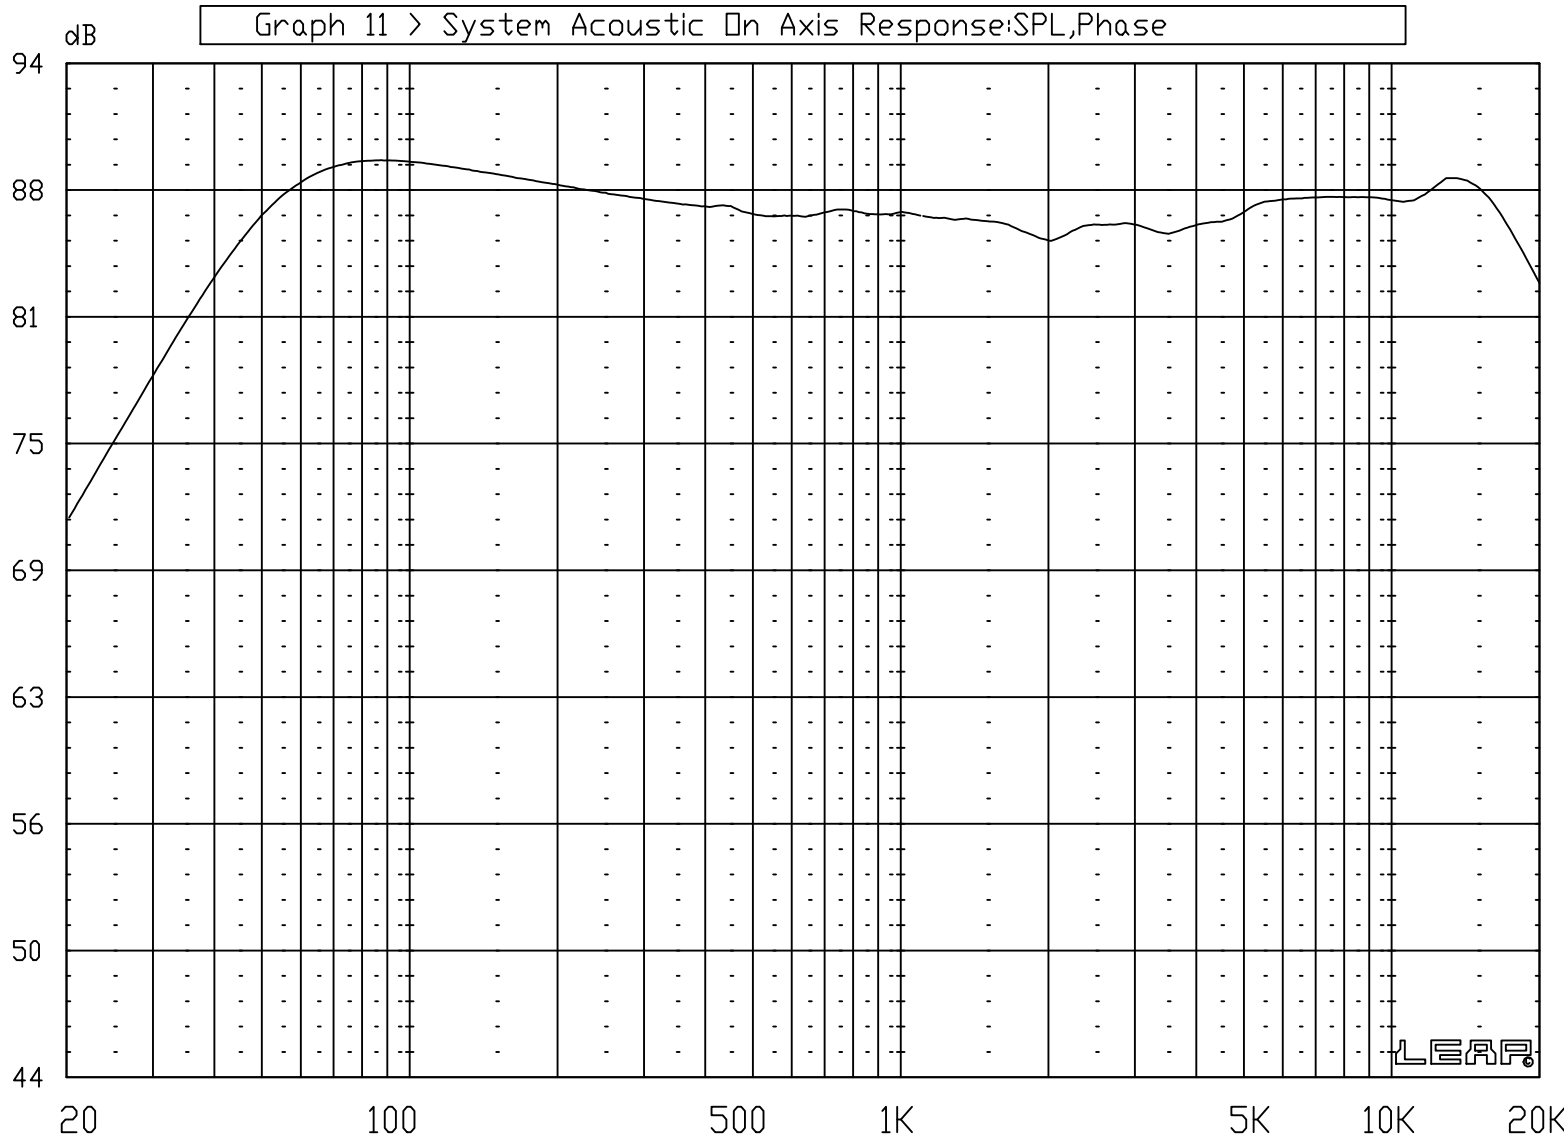

— DGL Entry:13, Name:H1288 TZD SPLD

— DGL Entry: 5, Name:MDT-30S VZD SPLD

— DGL Entry:13, Name:H1288 TZD SPLD

— DGL Entry: 5, Name:MDT-30S VZD SPLD

— DGL Entry:13, Name:H1288 TZD SPLD

— DGL Entry: 5, Name:MDT-30S VZD SPLD

W + / T -

— DGL Entry:13, Name:H1288 TZD SPLD

— DGL Entry: 5, Name:MDT-30S VZD SPLD

CUSTOMER:

MDT-30S

H1288
2.0FT3
3" dia.
6" long

TOM ROBERTS

6/14/16