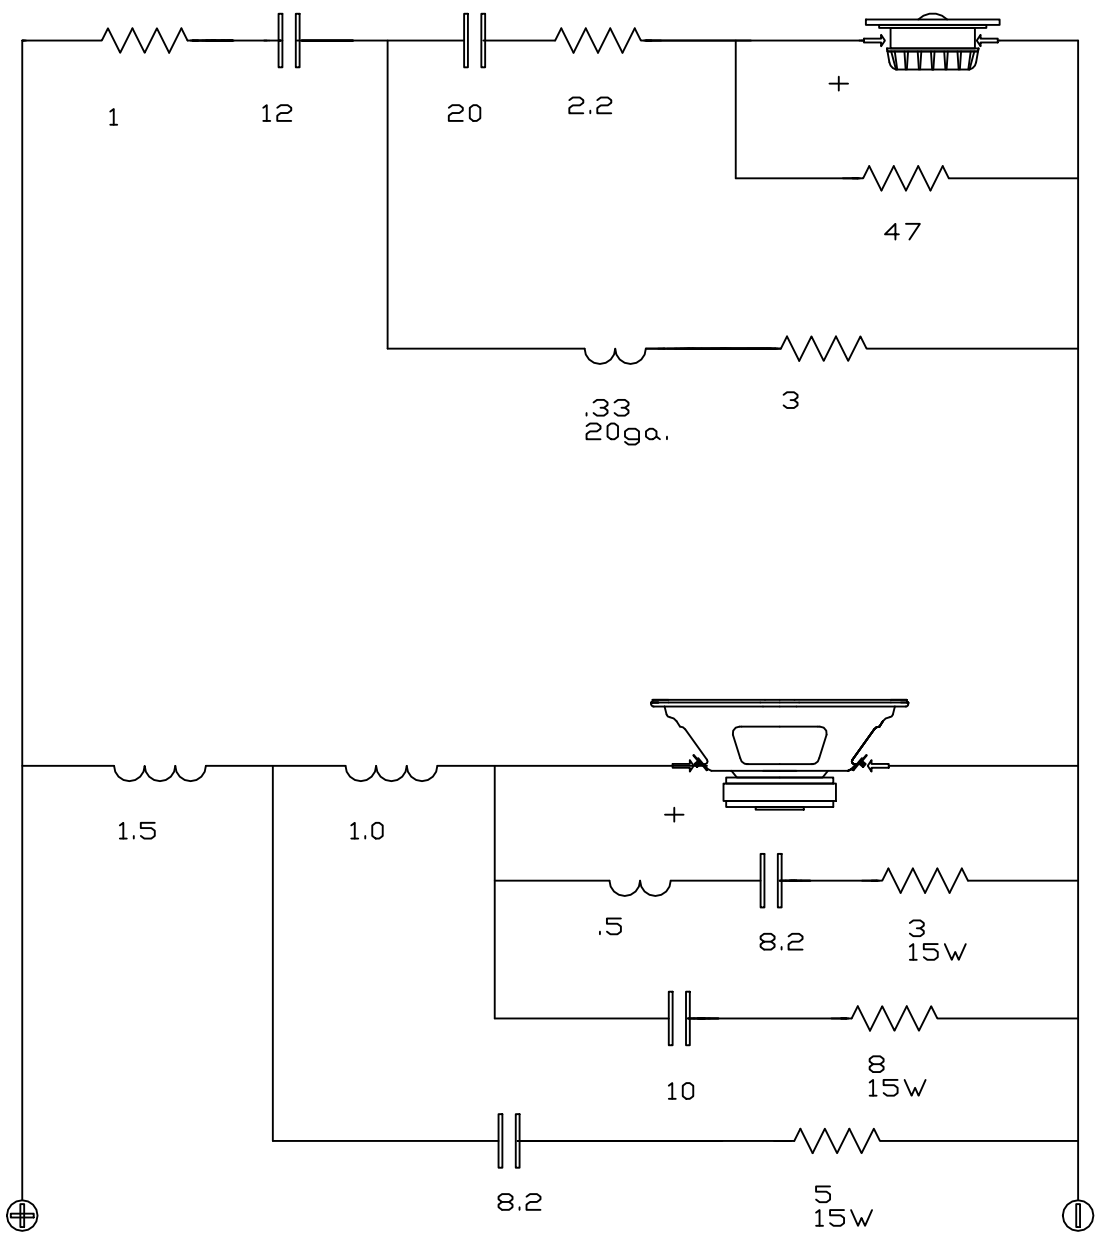

— DGL Entry:13, Name:H1288 TZD SPLD

— DGL Entry: 5, Name:MDT-30S VZD SPLD

— DGL Entry:13, Name:H1288 TZD SPLD

— DGL Entry: 5, Name:MDT-30S VZD SPLD

— DGL Entry:13, Name:H1288 TZD SPLD

— DGL Entry: 5, Name:MDT-30S VZD SPLD

W + / T -

— DGL Entry:13, Name:H1288 TZD SPLD

— DGL Entry: 5, Name:MDT-30S VZD SPLD

CUSTOMER:

MDT-30S

H1288
2.0FT3
3" dia.
6" long

TOM ROBERTS

6/14/16