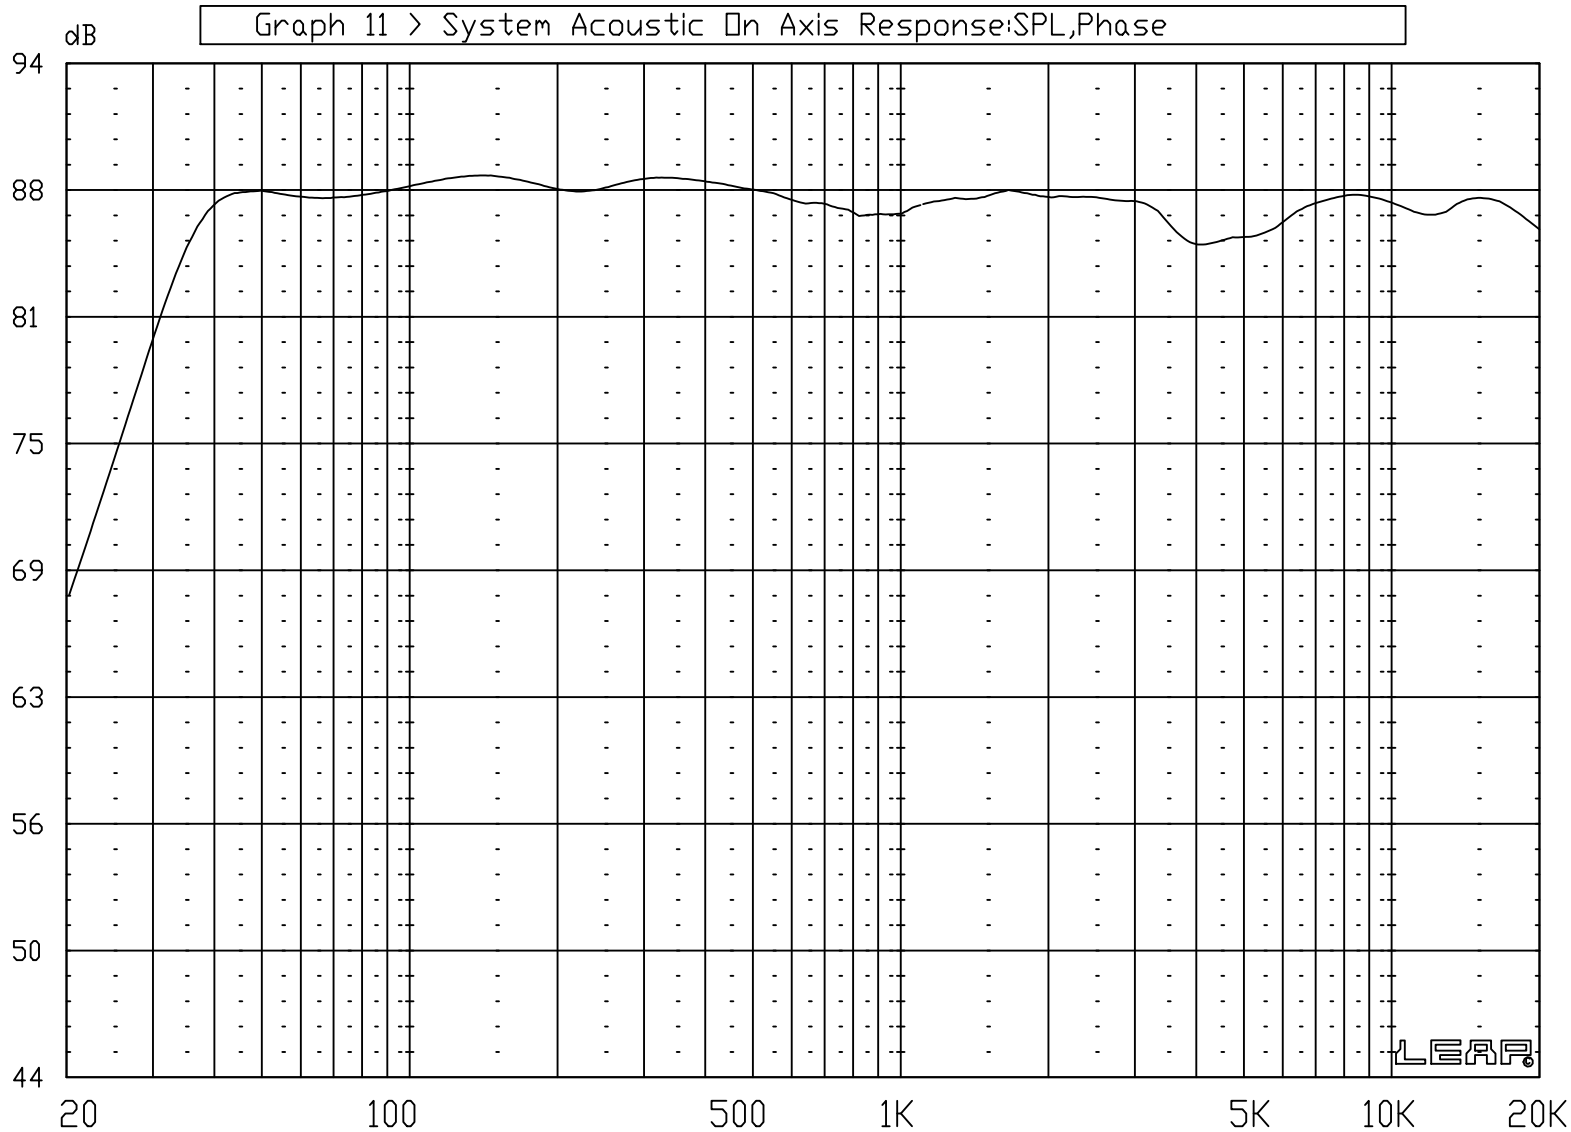

- DGL Entry:20, Name:26W/8861T
- DGL Entry:12, Name:18W/8531G TZD SPLD SEALED
- DGL Entry: 7, Name:D2905/9900 VZD SPLD

- DGL Entry:20, Name:26W/8861T

---

- DGL Entry:12, Name:18W/8531G TZD SPLD SEALED

---

- DGL Entry: 7, Name:D2905/9900 VZD SPLD

- DGL Entry:20, Name:26W/8861T
- DGL Entry:12, Name:18W/8531G TZD SPLD SEALED
- DGL Entry: 7, Name:D2905/9900 VZD SPLD

M - / T +

- DGL Entry:20, Name:26W/8861T
- DGL Entry:12, Name:18W/8531G TZD SPLD SEALED
- DGL Entry: 7, Name:D2905/9900 VZD SPLD

CUSTOMER:

D2905/9900

18W/8531G  
.25FT3  
SEALED

26W/8861T  
2.5FT3  
3" DIA  
3" long

ANECHOIC

TOM ROBERTS

2/19/16

NOTES: x