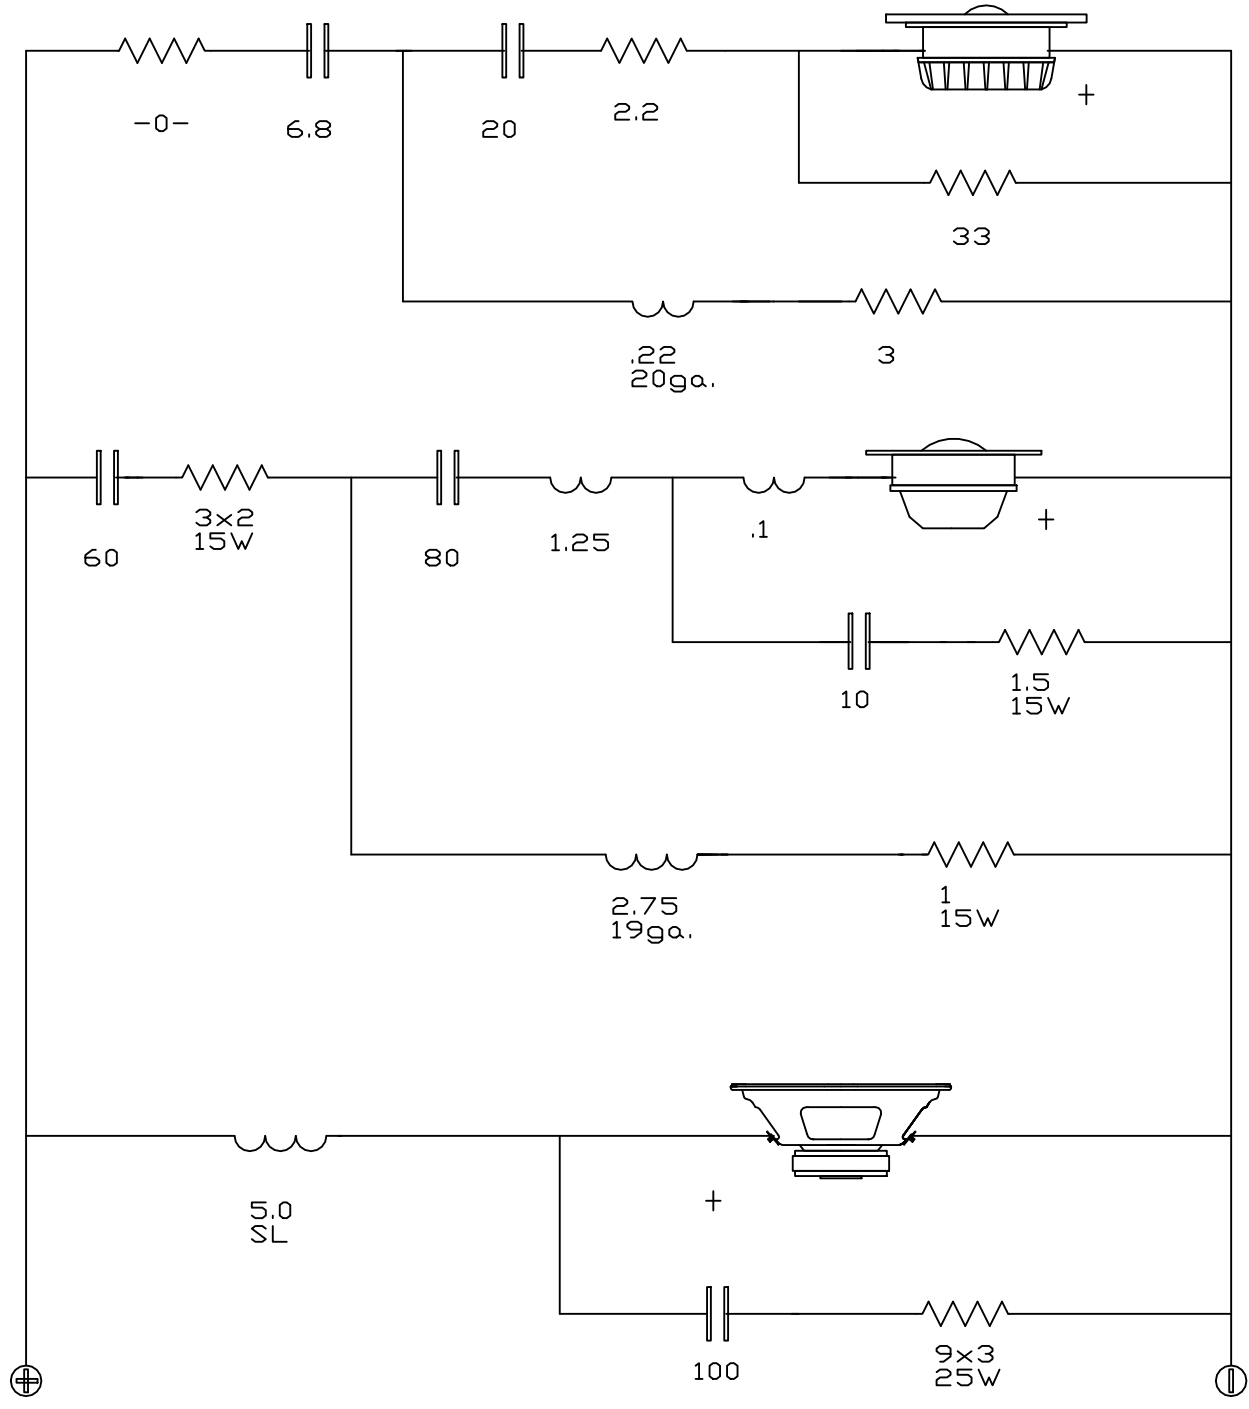

- DGL Entry:20, Name:26W/8861T
- DGL Entry:12, Name:18W/8531G TZD SPLD SEALED
- DGL Entry: 7, Name:D2905/9900 VZD SPLD

- DGL Entry:20, Name:26W/8861T

---

- DGL Entry:12, Name:18W/8531G TZD SPLD SEALED

---

- DGL Entry: 7, Name:D2905/9900 VZD SPLD

- DGL Entry:20, Name:26W/8861T
- DGL Entry:12, Name:18W/8531G TZD SPLD SEALED
- DGL Entry: 7, Name:D2905/9900 VZD SPLD

M - / T +

- DGL Entry:20, Name:26W/8861T
- DGL Entry:12, Name:18W/8531G TZD SPLD SEALED
- DGL Entry: 7, Name:D2905/9900 VZD SPLD

CUSTOMER:

D2905/9900

18W/8531G  
.25FT3  
SEALED

26W/8861T  
2.5FT3  
3" DIA  
3" long

ANECHOIC

TOM ROBERTS

2/19/16

NOTES: x