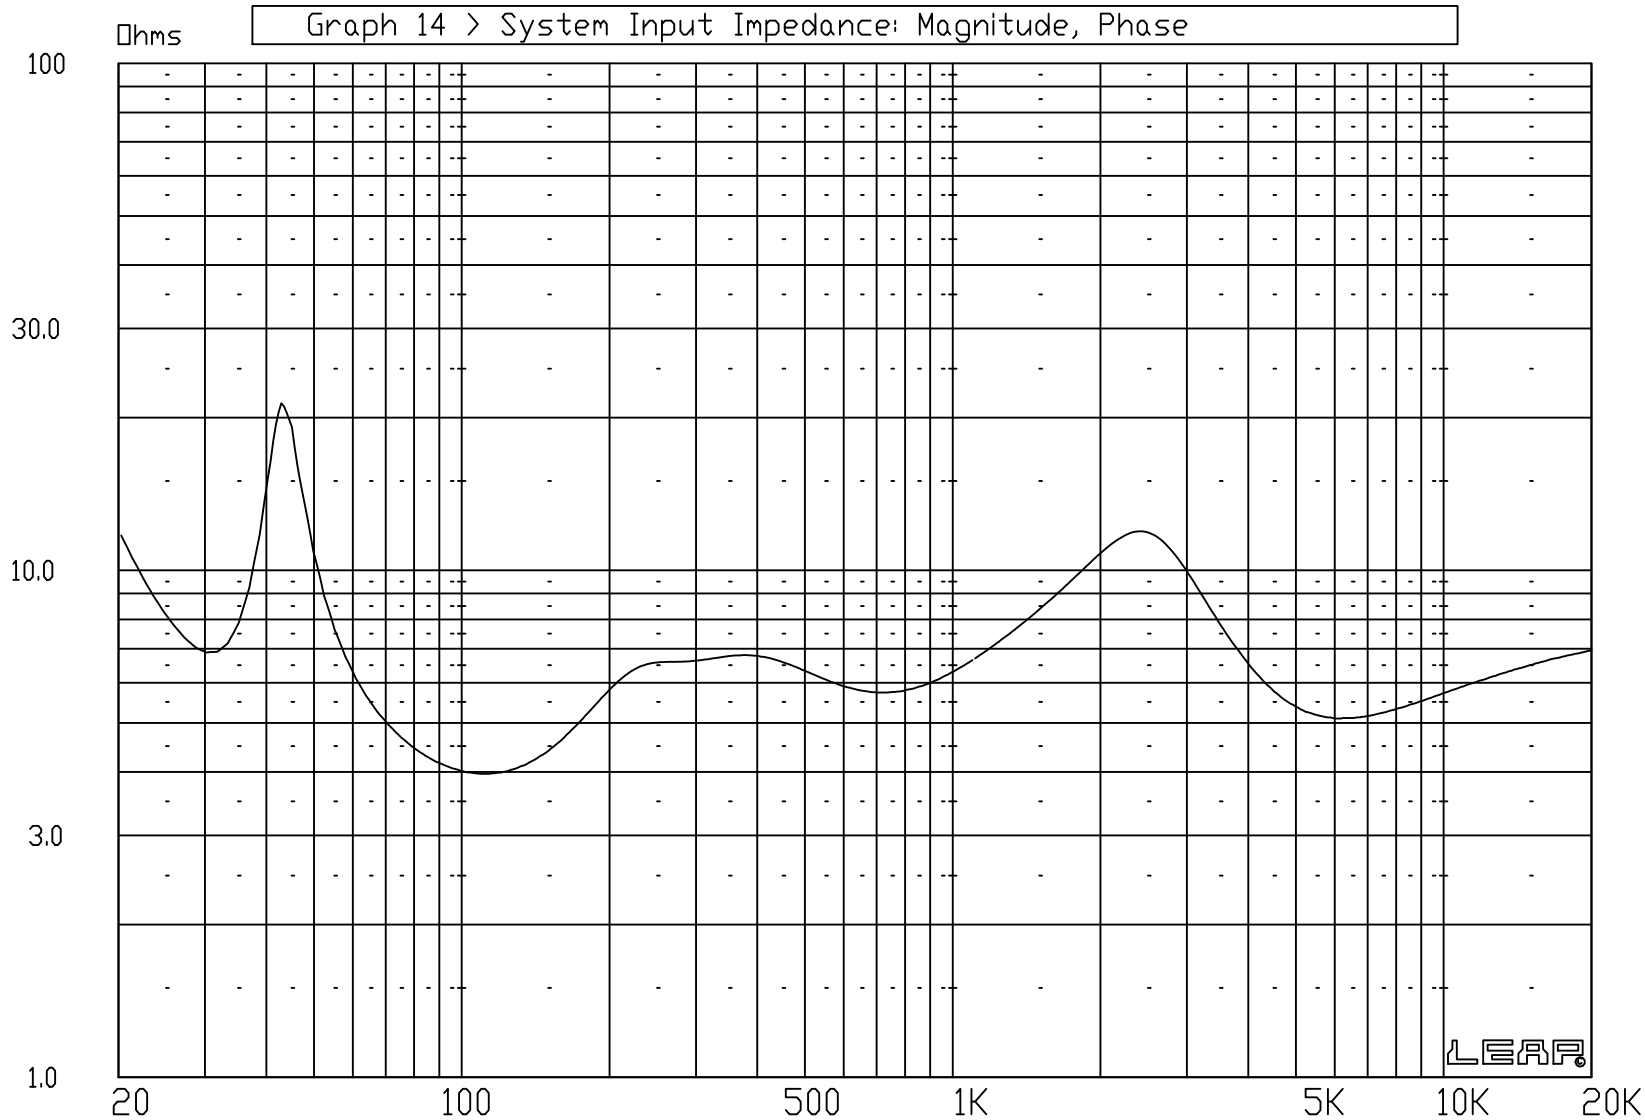

- DGL Entry:20, Name:26W/8861T
- DGL Entry:12, Name:18W/8531G TZD SPLD SEALED
- DGL Entry: 7, Name:D2905/9900 VZD SPLD

- DGL Entry:20, Name:26W/8861T

---

- DGL Entry:12, Name:18W/8531G TZD SPLD SEALED

---

- DGL Entry: 7, Name:D2905/9900 VZD SPLD

- DGL Entry:20, Name:26W/8861T
- DGL Entry:12, Name:18W/8531G TZD SPLD SEALED
- DGL Entry: 7, Name:D2905/9900 VZD SPLD

M - / T +

- DGL Entry:20, Name:26W/8861T
- DGL Entry:12, Name:18W/8531G TZD SPLD SEALED
- DGL Entry: 7, Name:D2905/9900 VZD SPLD

CUSTOMER:

D2905/9900

18W/8531G  
.25FT3  
SEALED

26W/8861T  
2.5FT3  
3" DIA  
3" long

ANECHOIC

TOM ROBERTS

2/19/16

NOTES: x