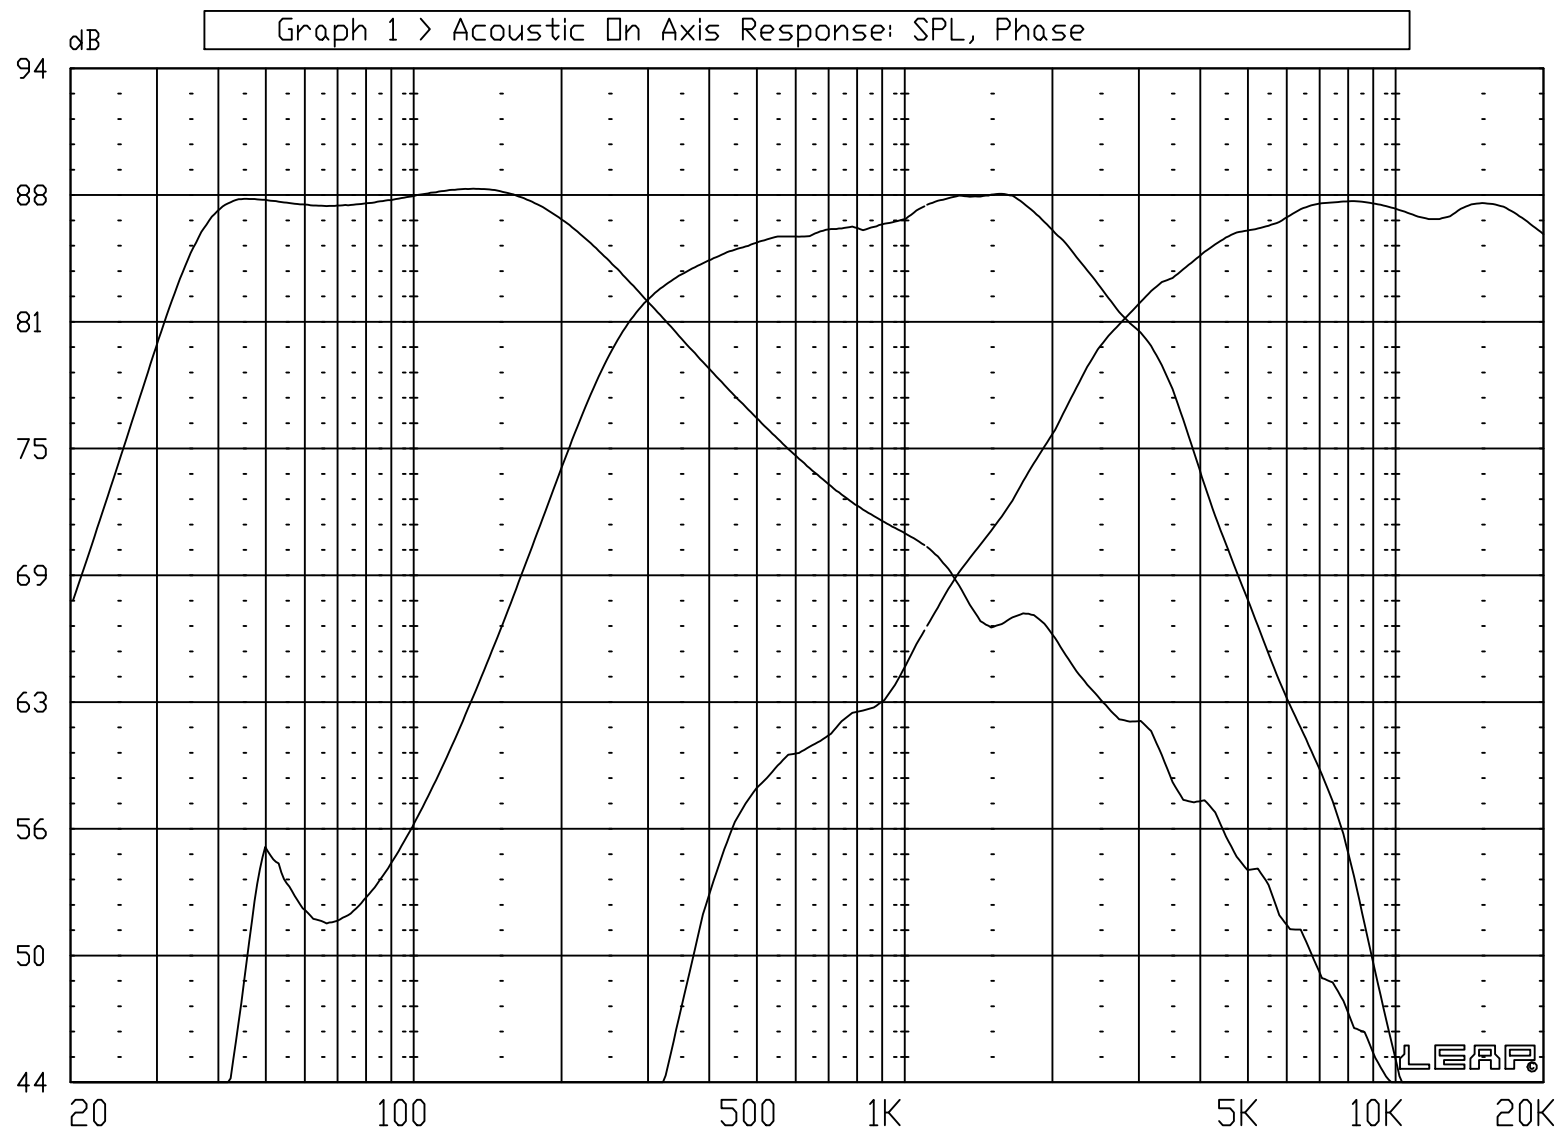

- DGL Entry:20, Name:26W/8861T
- DGL Entry:12, Name:18W/8531G TZD SPLD SEALED
- DGL Entry: 7, Name:D2905/9900 VZD SPLD

- DGL Entry:20, Name:26W/8861T

---

- DGL Entry:12, Name:18W/8531G TZD SPLD SEALED

---

- DGL Entry: 7, Name:D2905/9900 VZD SPLD

- DGL Entry:20, Name:26W/8861T
- DGL Entry:12, Name:18W/8531G TZD SPLD SEALED
- DGL Entry: 7, Name:D2905/9900 VZD SPLD

M - / T +

- DGL Entry:20, Name:26W/8861T
- DGL Entry:12, Name:18W/8531G TZD SPLD SEALED
- DGL Entry: 7, Name:D2905/9900 VZD SPLD

CUSTOMER:

D2905/9900

18W/8531G  
.25FT3  
SEALED

26W/8861T  
2.5FT3  
3" DIA  
3" long

ANECHOIC

TOM ROBERTS

2/19/16

NOTES: x