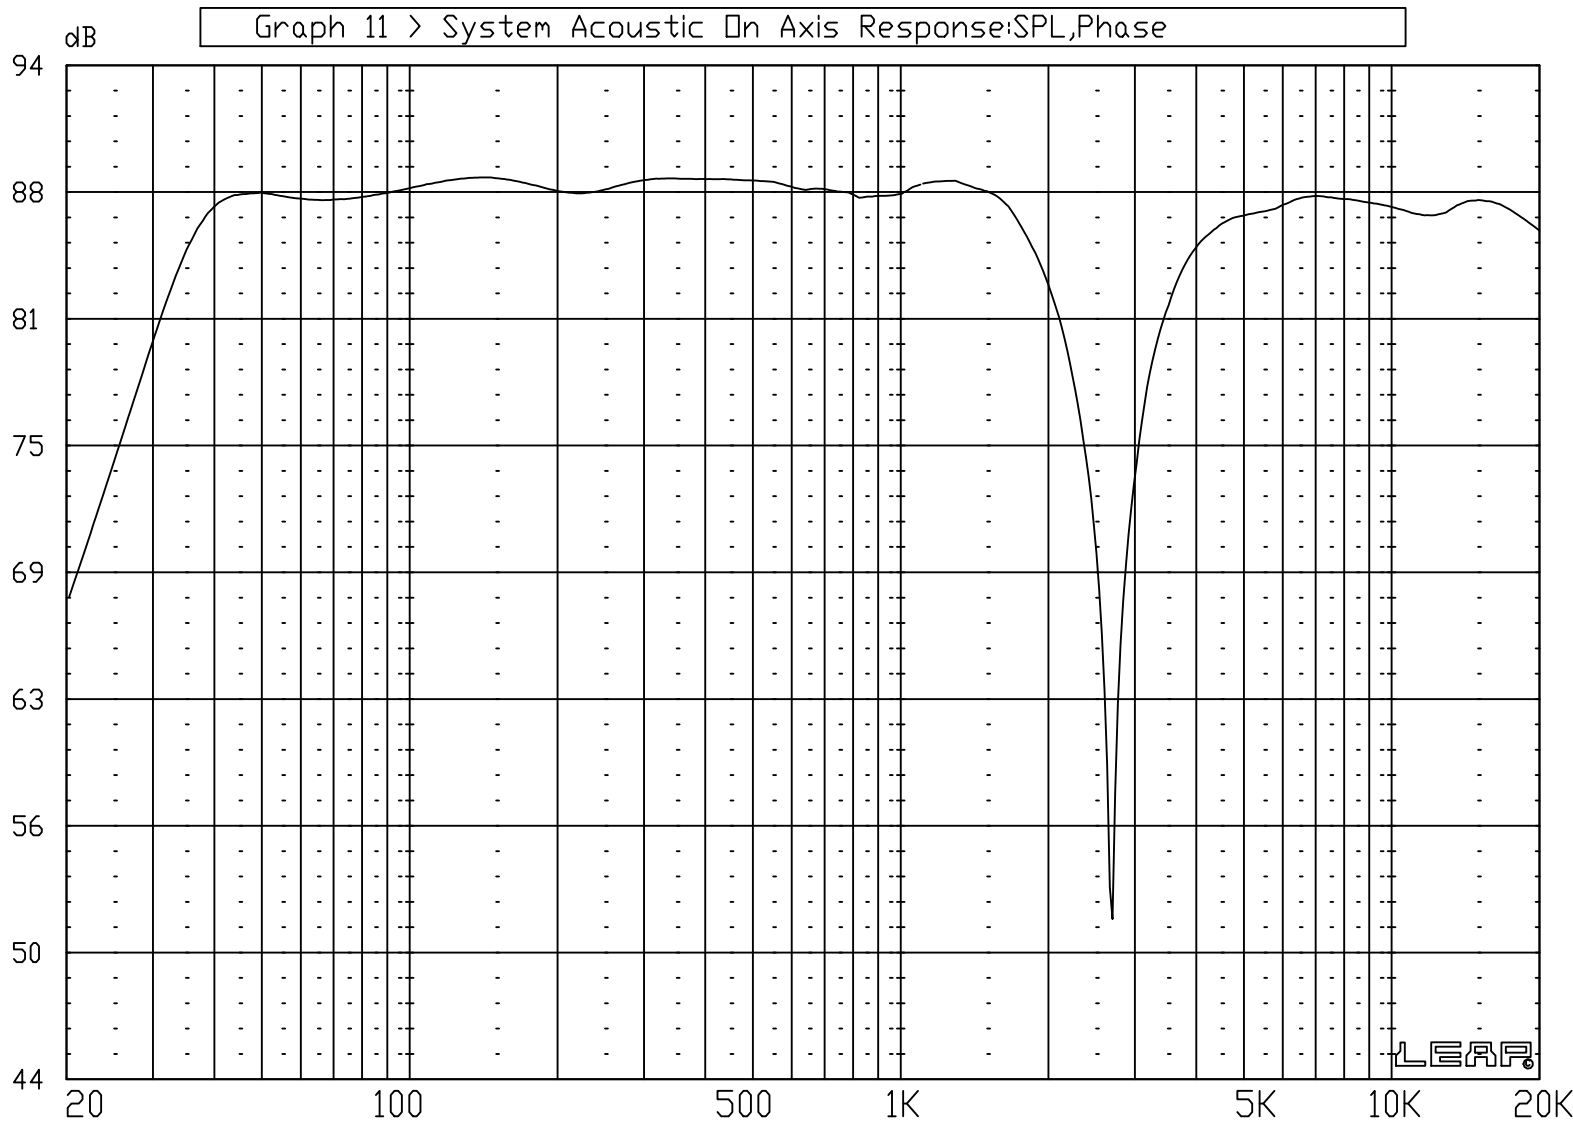

- DGL Entry:20, Name:26W/8861T
- DGL Entry:12, Name:18W/8531G TZD SPLD SEALED
- DGL Entry: 7, Name:D2905/9900 VZD SPLD

- DGL Entry:20, Name:26W/8861T

---

- DGL Entry:12, Name:18W/8531G TZD SPLD SEALED

---

- DGL Entry: 7, Name:D2905/9900 VZD SPLD

- DGL Entry:20, Name:26W/8861T
- DGL Entry:12, Name:18W/8531G TZD SPLD SEALED
- DGL Entry: 7, Name:D2905/9900 VZD SPLD

M - / T +

- DGL Entry:20, Name:26W/8861T
- DGL Entry:12, Name:18W/8531G TZD SPLD SEALED
- DGL Entry: 7, Name:D2905/9900 VZD SPLD

CUSTOMER:

D2905/9900

18W/8531G  
.25FT3  
SEALED

26W/8861T  
2.5FT3  
3" DIA  
3" long

ANECHOIC

TOM ROBERTS

2/19/16

NOTES: x