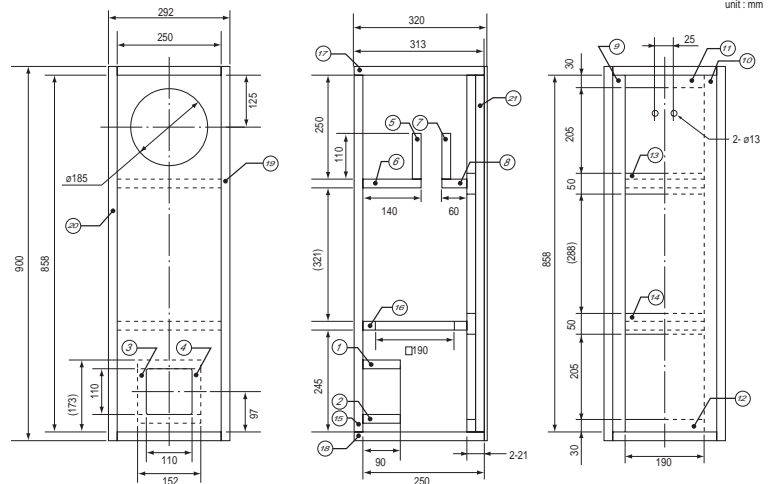

FE207E

Recommended Double Bass Reflex Type Enclosure

- This is an example of a FE207E double bass reflex type enclosure.
- The multi bass reflex ducts (ports) reproduce lower frequency.
- Balanced low frequency tuning for high power handling.

Frequency Response

- Substantial low frequency response in the 60 to 80Hz region.
- Two way system using super tweeter is also recommended.
- 21mm thick plywood was used for the tested enclosure.

Recommended Standard Bass Reflex Type Enclosure

Example of FE207E standard bass reflex type enclosure. This enclosure is 35 liters volume. Various dimensions can be tried as long as internal volume remains the same.