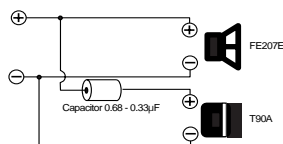

FE207E

Recommended Double Bass Reflex Type Enclosure

- This is an example of a FE207E double bass reflex type enclosure.
- The multi bass reflex ducts (ports) reproduce lower frequency.
- Balanced low frequency tuning for high power handling.

Frequency Response

- Substantial low frequency response in the 60 to 80Hz region.
- Two way system using super tweeter is also recommended.
- 21mm thick plywood was used for the tested enclosure.

Recommended Standard Bass Reflex Type Enclosure

Example of FE207E standard bass reflex type enclosure. This enclosure is 35 liters volume. Various dimensions can be tried as long as internal volume remains the same.