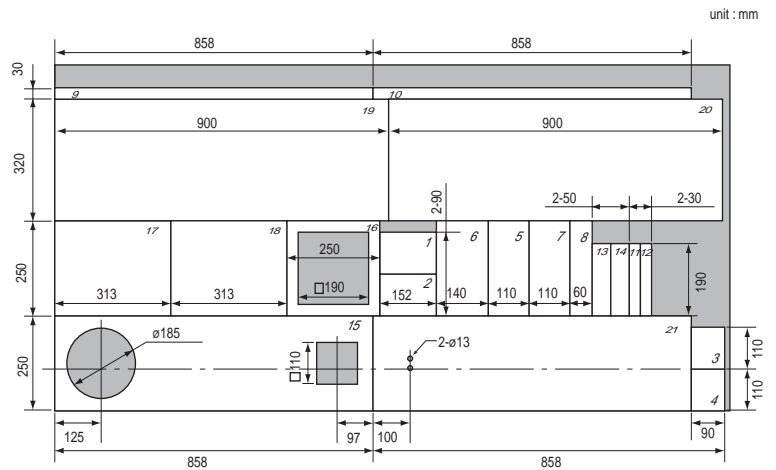

FE207E

Recommended Double Bass Reflex Type Enclosure

- This is an example of a FE207E double bass reflex type enclosure.
- The multi bass reflex ducts (ports) reproduce lower frequency.
- Balanced low frequency tuning for high power handling.

Frequency Response

- Substantial low frequency response in the 60 to 80Hz region.
- Two way system using super tweeter is also recommended.
- 21mm thick plywood was used for the tested enclosure.

Recommended Standard Bass Reflex Type Enclosure

Example of FE207E standard bass reflex type enclosure. This enclosure is 35 liters volume. Various dimensions can be tried as long as internal volume remains the same.