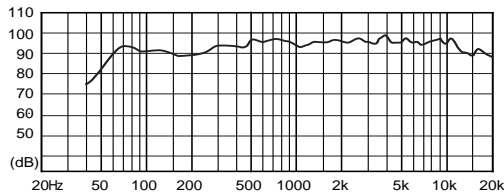

FE207E

Recommended Double Bass Reflex Type Enclosure

- This is an example of a FE207E double bass reflex type enclosure.
- The multi bass reflex ducts (ports) reproduce lower frequency.
- Balanced low frequency tuning for high power handling.

Frequency Response

- Substantial low frequency response in the 60 to 80Hz region.
- Two way system using super tweeter is also recommended.
- 21mm thick plywood was used for the tested enclosure.

Recommended Standard Bass Reflex Type Enclosure