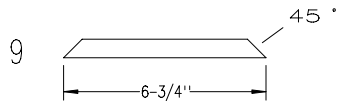

MADISOUND SPEAKERS

BK-16

SHEET 1 OF 2

CUT FOR
INPUT CUP

#	W x L	QTY
1	8-1/2" x 14-5/8"	2
2	8-1/2" x 17-1/2"	1
3	8-1/2" x 27-3/4"	1
4	8-1/2" x 14-7/16"	1
5	8-1/2" x 15-1/2"	1
6	8-1/2" x 13"	1
7	8-1/2" x 9-13/16"	1
8	6-7/8" x 8-1/2"	1
9	6-3/4" x 8-1/2"	1
10	3-1/2" x 8-1/2"	1
11	4-1/4" x 13-1/8" x 6-3/16"	1
12	14-5/8" x 29"	2
13	3-1/2" x 21-1/2"	1
14	2-1/2" x 27-3/4"	2