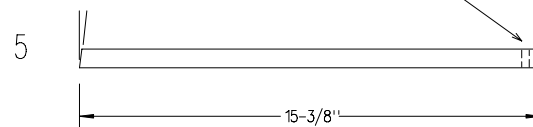

ALL PIECES 5/8" STOCK

FF 165K 6-1/2"

T-90A SUPER TWEETER (Top Mount)

MAD ISOUND SPEAKERS

BK-16

SHEET 2 OF 2