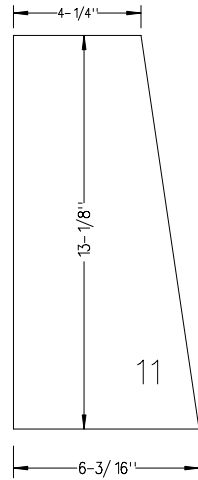

MADISOUND SPEAKERS

BK-16

SHEET 1 OF 2

CUT FOR
INPUT CUP

#	W x L	QTY
1	8-1/2" x 14-5/8"	2
2	8-1/2" x 17-1/2"	1
3	8-1/2" x 27-3/4"	1
4	8-1/2" x 14-7/16"	1
5	8-1/2" x 15-1/2"	1
6	8-1/2" x 13"	1
7	8-1/2" x 9-13/16"	1
8	6-7/8" x 8-1/2"	1
9	6-3/4" x 8-1/2"	1
10	3-1/2" x 8-1/2"	1
11	4-1/4" x 13-1/8" x 6-3/16"	1
12	14-5/8" x 29"	2
13	3-1/2" x 21-1/2"	1
14	2-1/2" x 27-3/4"	2

DRILL HOLE FOR
LEAD IN WIRE

ALL PIECES 5/8" STOCK

FF 165K 6-1/2"

T-90A SUPER TWEETER (Top Mount)

MAD ISOUND SPEAKERS

BK-16

SHEET 2 OF 2