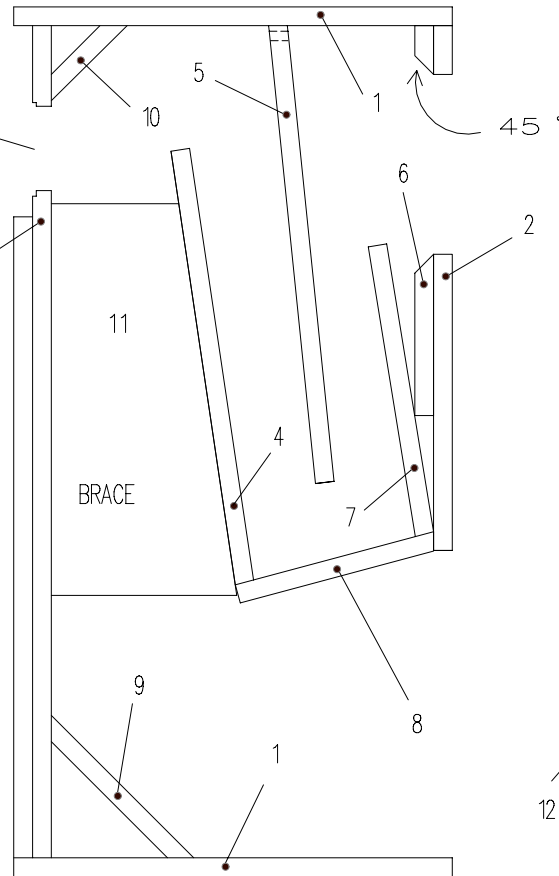

MADISOUND SPEAKERS

BK-16

SHEET 1 OF 2

CUT FOR
INPUT CUP

#	W x L	QTY
1	8-1/2" x 14-5/8"	2
2	8-1/2" x 17-1/2"	1
3	8-1/2" x 27-3/4"	1
4	8-1/2" x 14-7/16"	1
5	8-1/2" x 15-1/2"	1
6	8-1/2" x 13"	1
7	8-1/2" x 9-13/16"	1
8	6-7/8" x 8-1/2"	1
9	6-3/4" x 8-1/2"	1
10	3-1/2" x 8-1/2"	1
11	4-1/4" x 13-1/8" x 6-3/16"	1
12	14-5/8" x 29"	2
13	3-1/2" x 21-1/2"	1
14	2-1/2" x 27-3/4"	2

DRILL HOLE FOR
LEAD IN WIRE

ALL PIECES 5/8" STOCK

FF 165K 6-1/2"

T-90A SUPER TWEETER (Top Mount)

MAD ISOUND SPEAKERS

BK-16

SHEET 2 OF 2