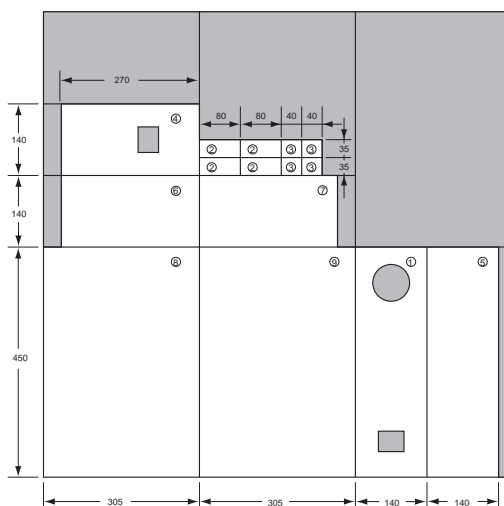

FE83E

Recommended Double Bass Reflex Type Enclosure

- This example shows a double bass reflex type enclosure for FE83E.
- The multiple bass reflex ports reproduce lower frequency.
- The first port is tuned 'Fb' to 127Hz and second port to 60Hz.
- Avoid too low a tuning frequency to maintain good power handling.

Recommended Standard Bass Reflex Type Enclosure

Example of FE83E standard bass reflex type enclosure. Internal volume is 6 liters tuned to approximately 90Hz (Fb).