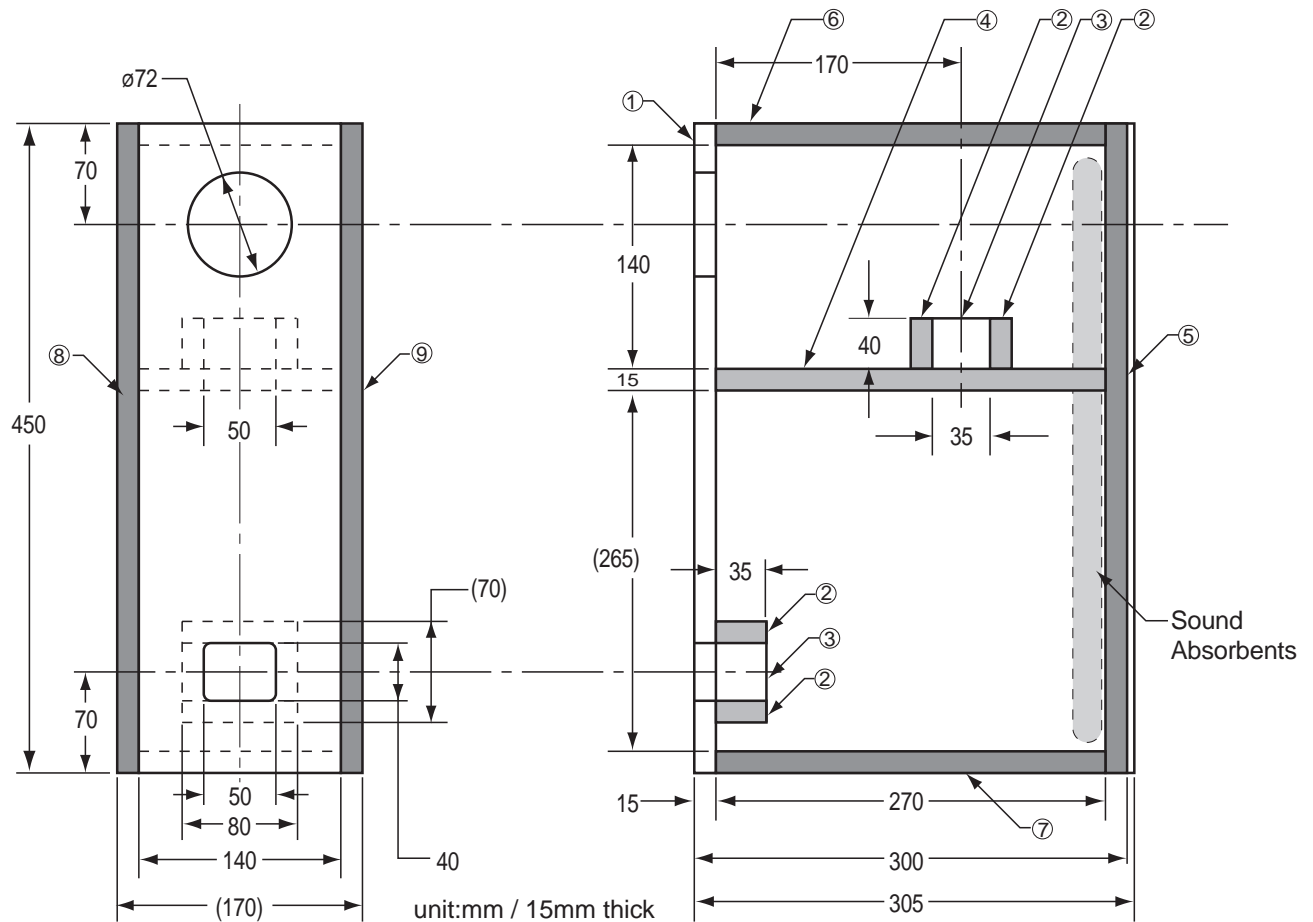

FE83E

Recommended Double Bass Reflex Type Enclosure

- This example shows a double bass reflex type enclosure for FE83E.
- The multiple bass reflex ports reproduce lower frequency.
- The first port is tuned 'Fb' to 127Hz and second port to 60Hz.
- Avoid too low a tuning frequency to maintain good power handling.

Recommended Standard Bass Reflex Type Enclosure

Example of FE83E standard bass reflex type enclosure. Internal volume is 6 liters tuned to approximately 90Hz (Fb).