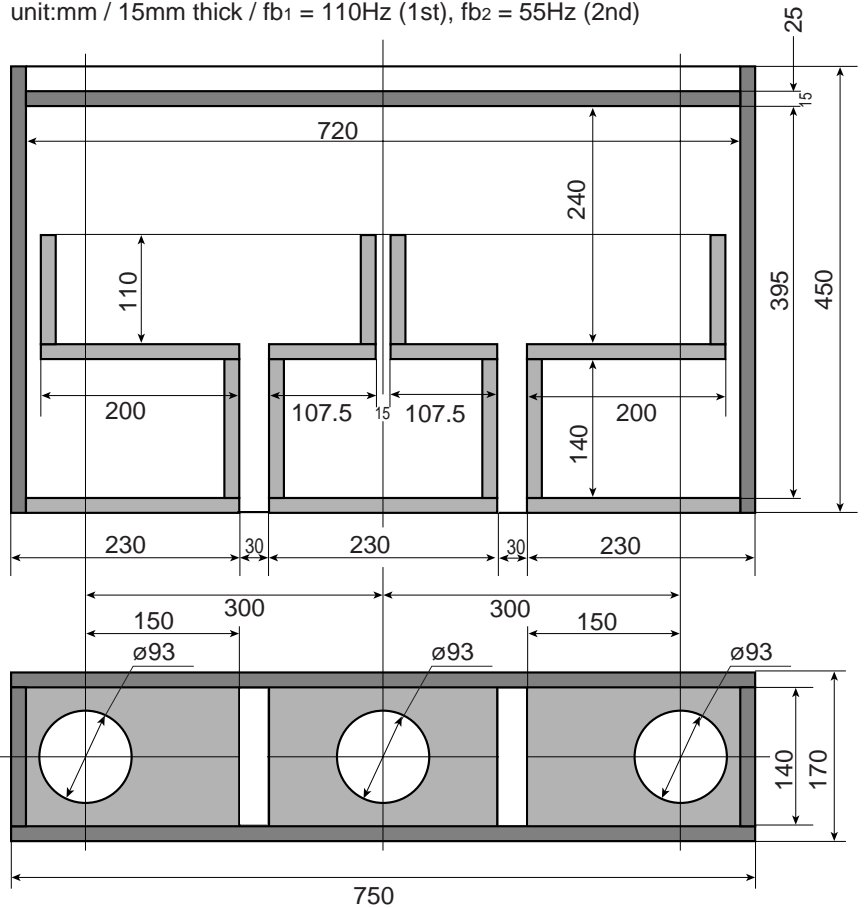

## Recommended Standard Bass Reflex Type Enclosure

Example of FE107E standard bass reflex type enclosure. Internal volume is 6 liters tuned to approximately 95Hz (Fb).