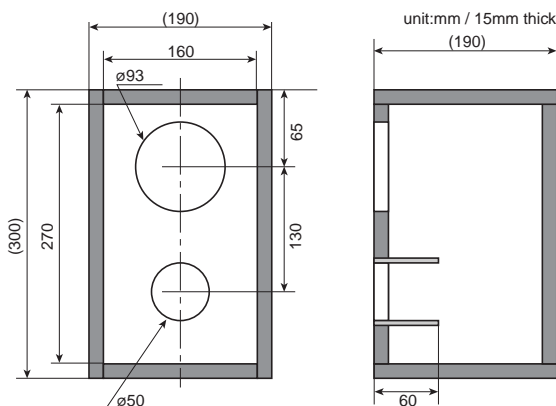

## Recommended Standard Bass Reflex Type Enclosure

Example of FE107E standard bass reflex type enclosure. Internal volume is 6 liters tuned to approximately 95Hz (Fb).