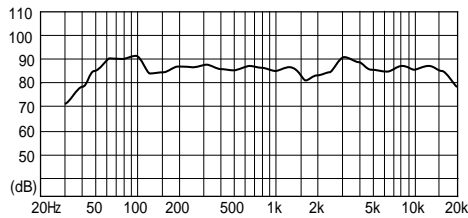

- Using a good Dolby Digital surround processor, movie theater quality sound stage can be achieved.

unit:mm / 15mm thick / fb1 = 110Hz (1st), fb2 = 55Hz (2nd)