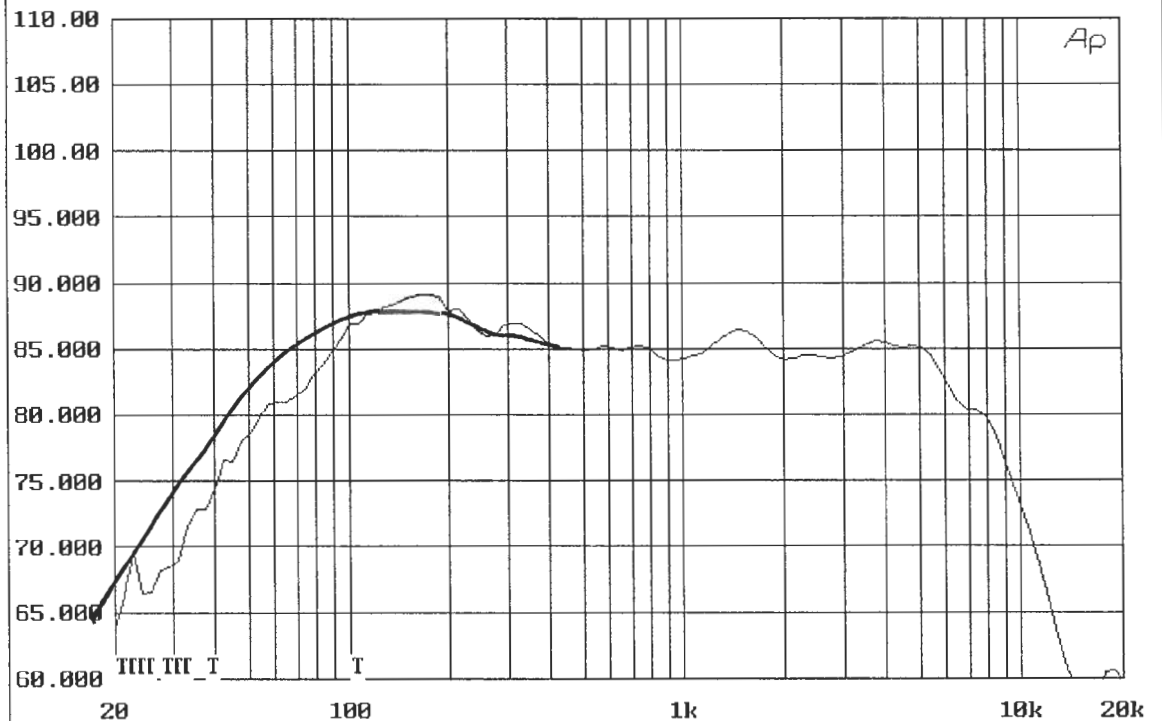

System One residual noise spectrum at full bandwidth

Full range ↑ 2422 264 00504

Foster

Woofers ↓ 2422 264 00463

System One residual noise spectrum at full bandwidth