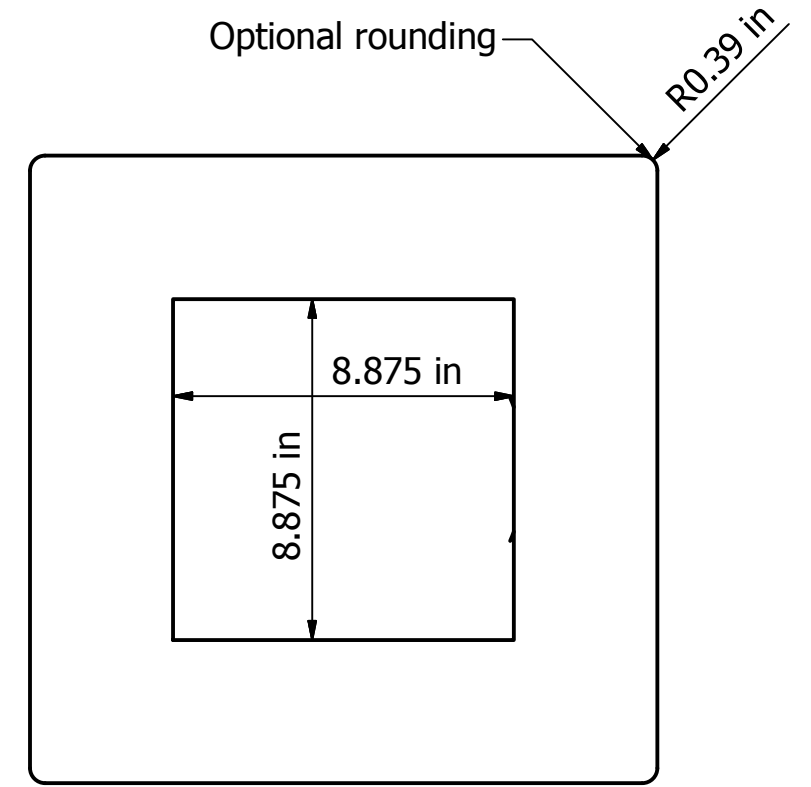

Subwoofer enclosure for SEAS L26ROY with SEAS SL26R passive radiator and Keiga KG5230 amplifier.

Material: 1 inch MDF
 Tuning frequency: 25Hz
 F3: 31Hz
 F10: 22Hz

Designed by haavard	Checked by	Approved by	Date	Date 03.02.2012
			40L Sub ABR	
			Edition	Scale