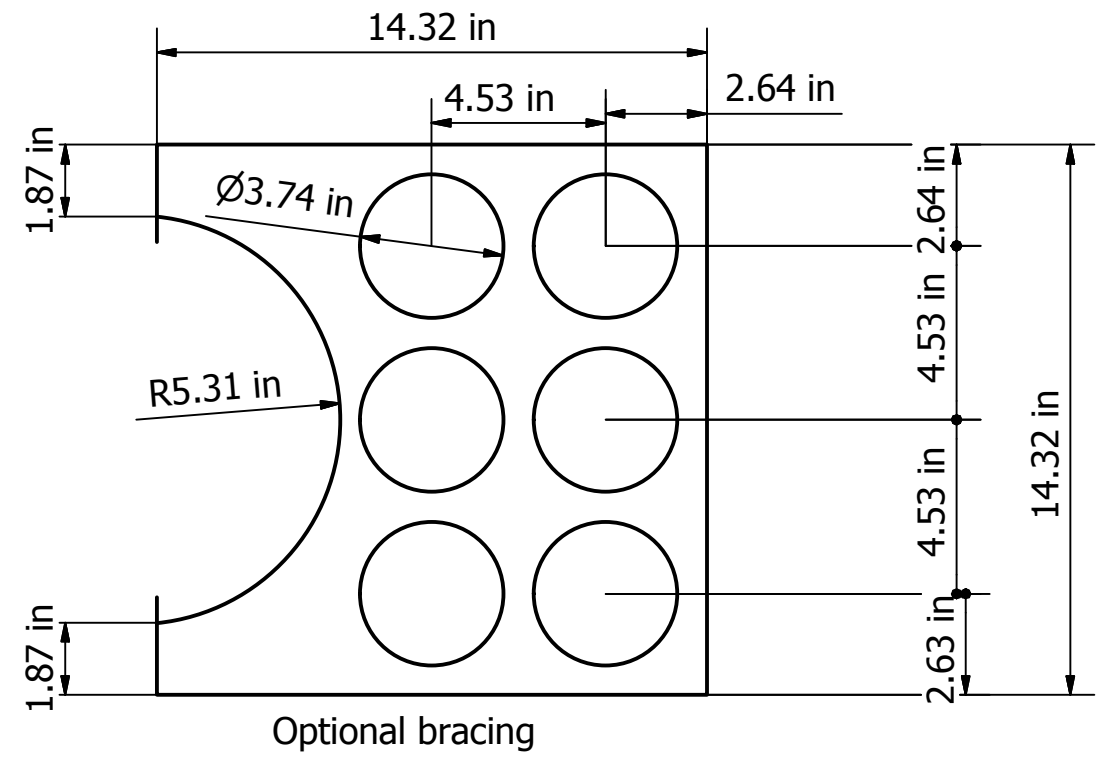

Subwoofer enclosure for SEAS L26ROY with SEAS SL26R passive radiator and Keiga KG5230 amplifier.

Material: 1 inch MDF
 Tuning frequency: 25Hz
 F3: 31Hz
 F10: 22Hz

Designed by haavard	Checked by	Approved by	Date	Date 03.02.2012
			40L Sub ABR	
			Edition	Scale