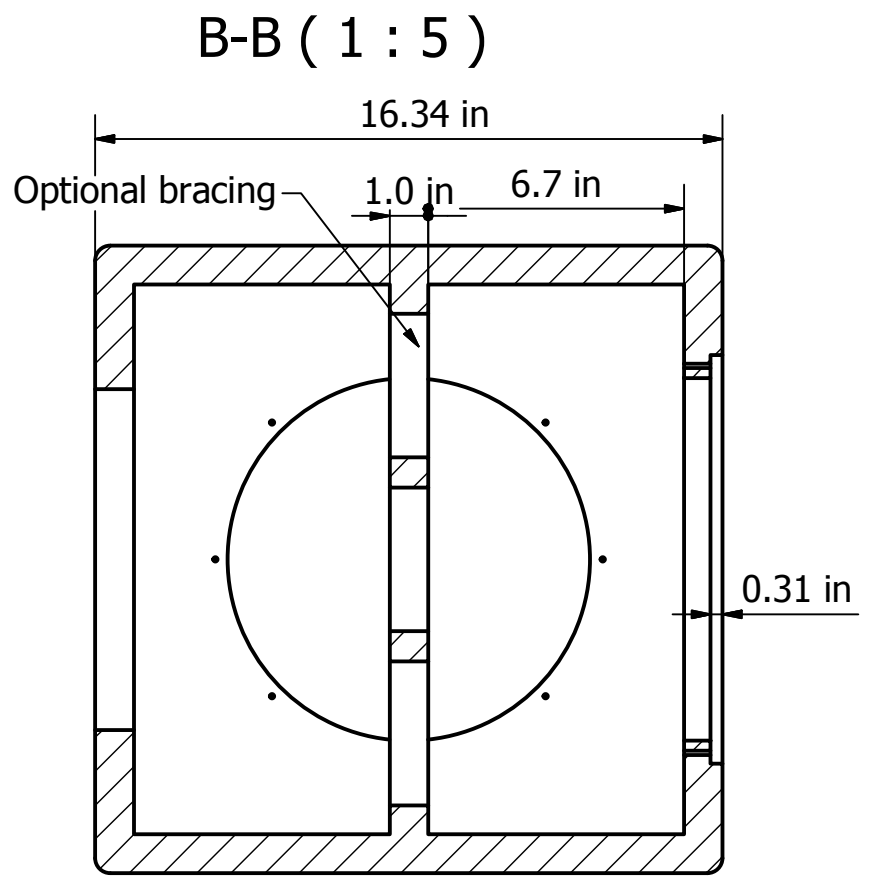

Subwoofer enclosure for SEAS L26ROY with SEAS SL26R passive radiator and Keiga KG5230 amplifier.

Material: 1 inch MDF
 Tuning frequency: 25Hz
 F3: 31Hz
 F10: 22Hz

Designed by haavard	Checked by	Approved by	Date	Date 03.02.2012
			40L Sub ABR	
			Edition	Scale