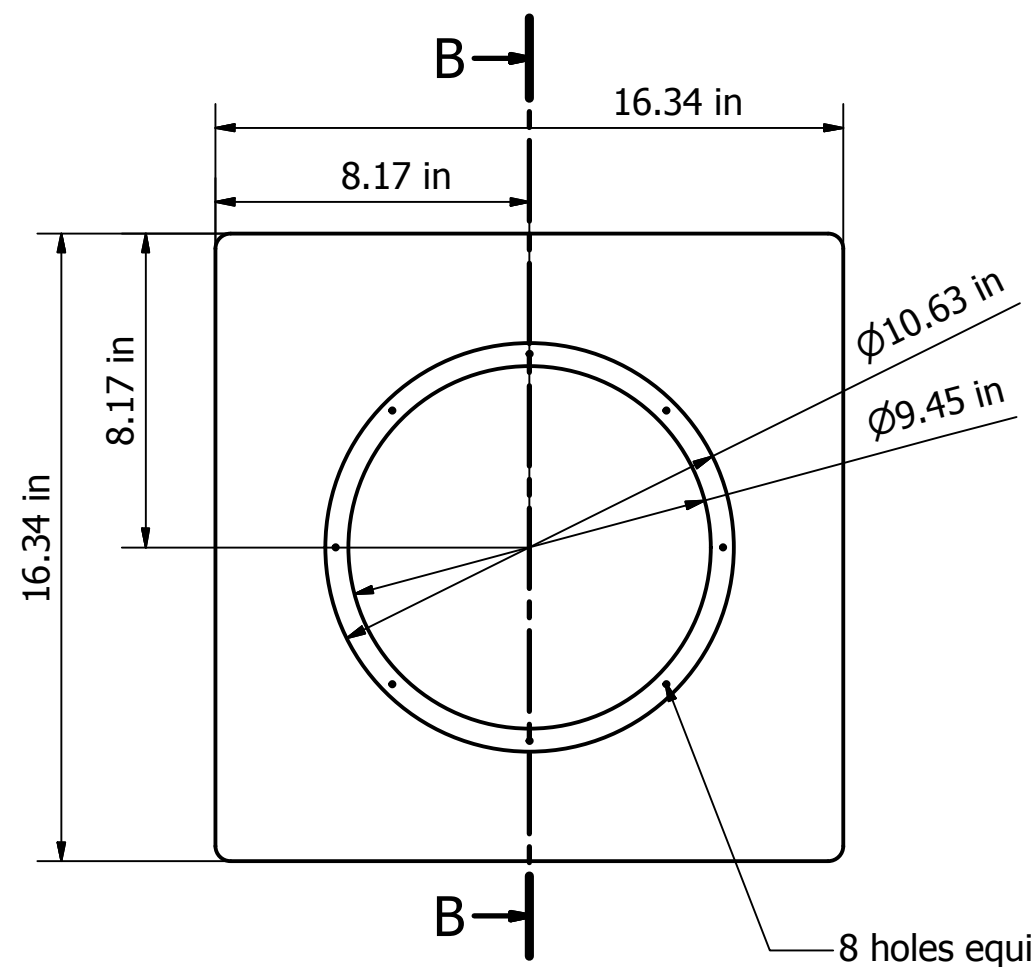

Subwoofer enclosure for SEAS L26ROY with SEAS SL26R passive radiator and Keiga KG5230 amplifier.

Material: 1 inch MDF
 Tuning frequency: 25Hz
 F3: 31Hz
 F10: 22Hz

Designed by haavard	Checked by	Approved by	Date	Date 03.02.2012
			40L Sub ABR	
			Edition	Scale