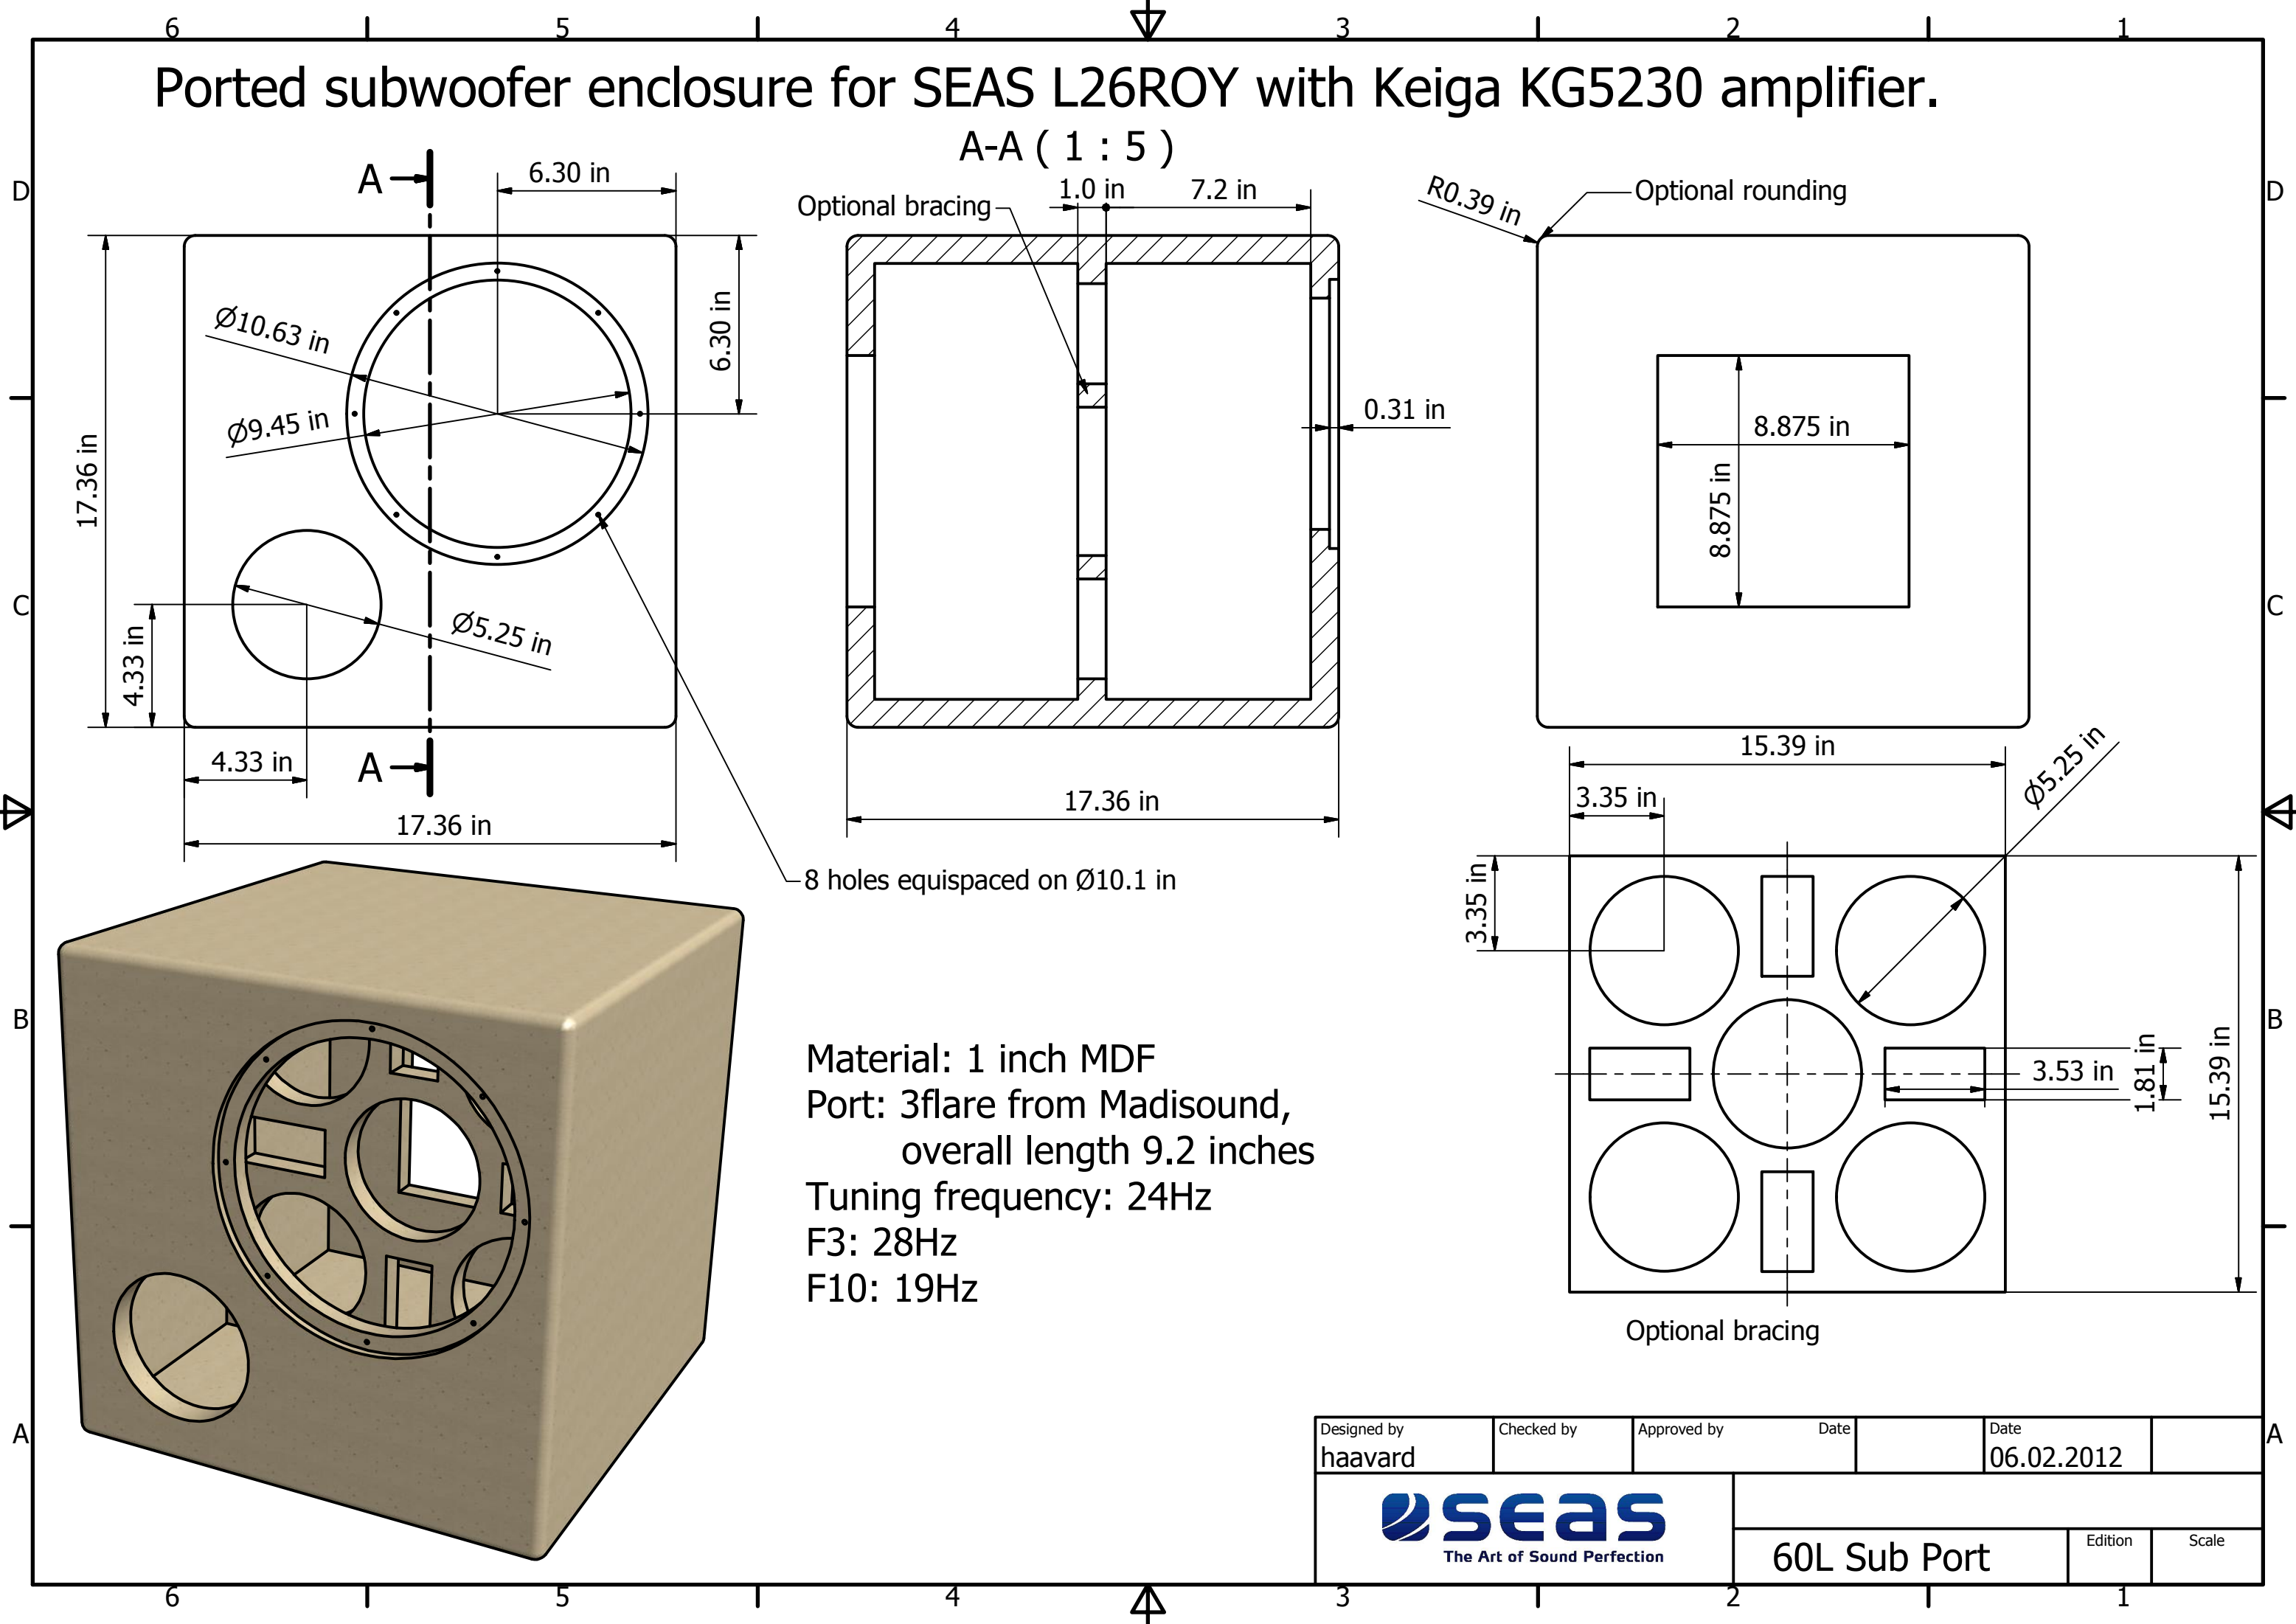

Ported subwoofer enclosure for SEAS L26ROY with Keiga KG5230 amplifier.

8 holes equispaced on $\text{Ø}10.1$ in

Material: 1 inch MDF
 Port: 3flare from Madisound,
 overall length 9.2 inches
 Tuning frequency: 24Hz
 F3: 28Hz
 F10: 19Hz

Designed by haavard	Checked by	Approved by	Date	Date 06.02.2012
		60L Sub Port		Edition
				Scale